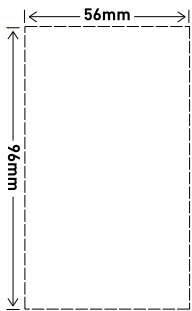

Data Sheet

Excel Life™

Dedicated Plate - Vertical Single Round Earth Powerpoint, 10A

CAT NO. **EDV787RWE**

Cat No	EDV787RWE
Description	Excel Life Dedicated Plate Vertical Single Round Earth Powerpoint, 10A
Supply voltage	230 - 240V a.c.
Current rating	10A
Colour	White
Plate size	77 W x 121 H x 10 D mm
Mounting centres	84mm
Compliance	AS/NZS 3112

Excel Life™ Dedicated Plate - Vertical Single Round Earth Powerpoint, 10A

CAT NO. **EDV787RWE**

- Round earth pin allows only specific 3 pin plugs
- Inline terminals for easier installation
- More fixing options - 4 corners
- Oval 84mm fixing points - make it easier to straighten-up products at the last minute
- Paint path - lessens potential damage to walls by providing a small channel for paint ingress
- Retained terminal screws

Glass and tile cut-out dimensions:

Product specifications	
Cat No	EDV787RWE
Supply voltage	230 - 240V a.c.
Current rating	10A

Single product	
Cat No	Barcode
EDV787RWE	9321001423515

Inner box (QTY 10)	
Cat No	Barcode
EDV787RWE	9321001424017