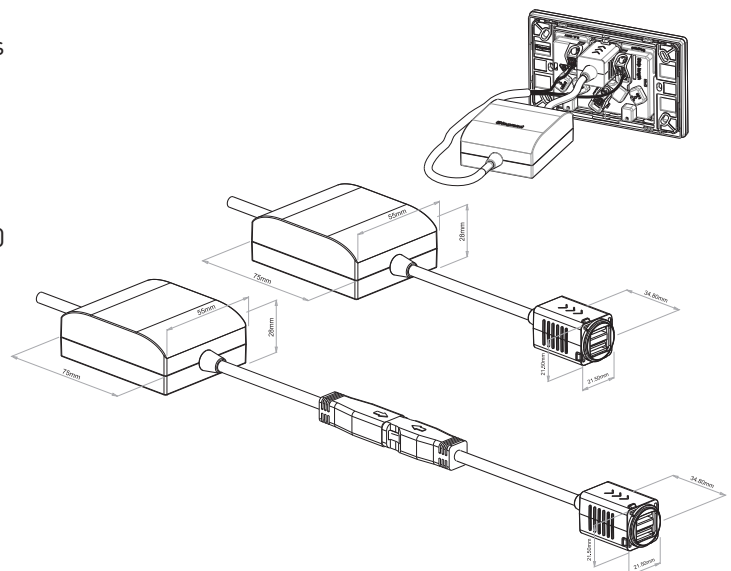

Single product (Qty 1)	
Cat No.	Barcode
ED777USBENGWE	9321001456179
ED777USBENGUG	9321001456186
ED777USBENGBL	9321001456193

Outer box (Qty 120)		
Cat No.	Barcode	Dimensions (WxHxD)
ED777USBENGWE	9321001456322	330 x 250 x 250mm
ED777USBENGUG	9321001456339	331 x 250 x 250mm
ED777USBENGBL	9321001456346	332 x 250 x 250mm