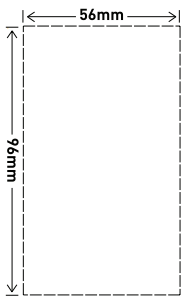

Data Sheet

Excel Life™

Dedicated Plate, Vertical Single
Powerpoint, Autoswitch, 15A

Cat No. **EDV787A/15WE, EDV787A/15UG**

Cat No.	EDV787A/15WE, EDV787A/15UG
Description	Excel Life Dedicated Plate, Vertical Single Powerpoint, Autoswitch, 15A
Supply voltage	230 - 240V a.c.
Current rating	15A
Colour	White (WE), Urban Grey (UG)
Dimensions (WxHxD)	77 x 121 x 10mm
Mounting centres	84mm
Compliance	AS/NZS 3112

Excel Life™

Dedicated Plate, Vertical Single Powerpoint, Autoswitch, 15A

Cat No. **EDV787A/15WE, EDV787A/15UG**

- Inline terminals for easier installation
- More fixing options - 4 corners
- Oval 84mm fixing points - make it easier to straighten products at the last minute
- Paint path - lessens potential damage to walls by providing a small channel for paint ingress

Cut-out dimensions:

Single product	
Cat No.	Barcode
EDV787A/15WE	9321001423454
EDV787A/15UG	932100142447

Inner box (Qty 10)		
Cat No.	Barcode	Dimensions (WxHxD)
EDV787A/15WE	9321001423959	160 x 160 x 80mm
EDV787A/15UG	9321001423942	160 x 160 x 80mm

Outer box (Qty 120)		
Cat No.	Barcode	Dimensions (WxHxD)
EDV787A/15WE	9321001424451	500 x 333 x 266mm
EDV787A/15UG	9321001424444	500 x 333 x 266mm

Legrand - Australia
1300 369 777
www.legrand.com.au
ABN 31 000 102 661