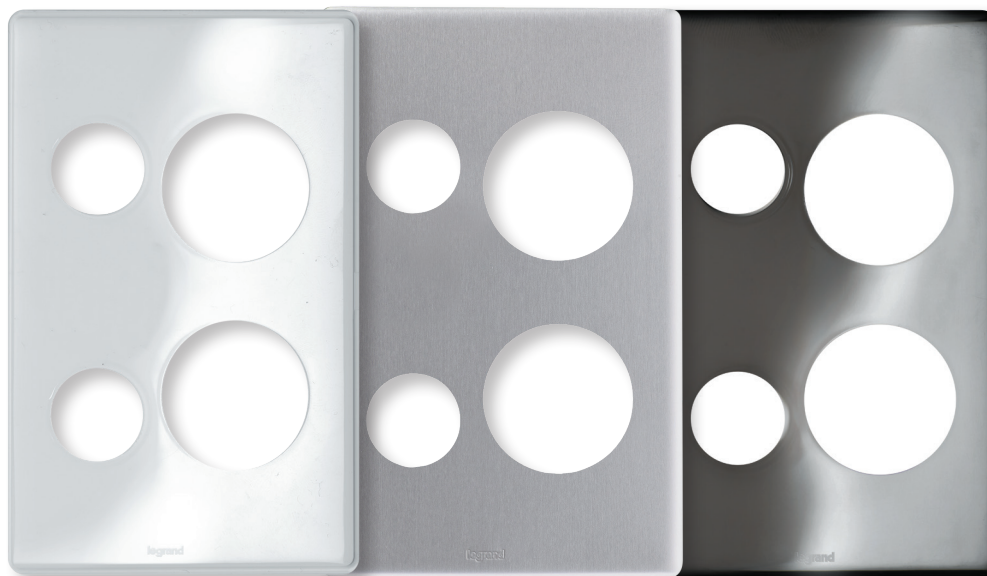

Data Sheet

Excel Life™

Dedicated Plate - Vertical Double Powerpoint Coverplates

CAT NO. EDV777PLIC, EDV777PLMS, EDV777PLDI

EDV777PLIC

EDV777PLMS

EDV777PLDI

Description	Excel Life Dedicated Plate Vertical Double Powerpoint Coverplates
Colour	Ice, Matt Silver, Diesel,
Plate size	77 W x 121 H x 10 D mm

Excel Life™

Dedicated Plate - Vertical Double Powerpoint Coverplates

CAT NO. **EDV777PLIC, EDV777PLMS, EDV777PLDI**

EDV777PLIC

EDV777PLMS

EDV777PLDI

■ High quality finish coverplate for double vertical powerpoint