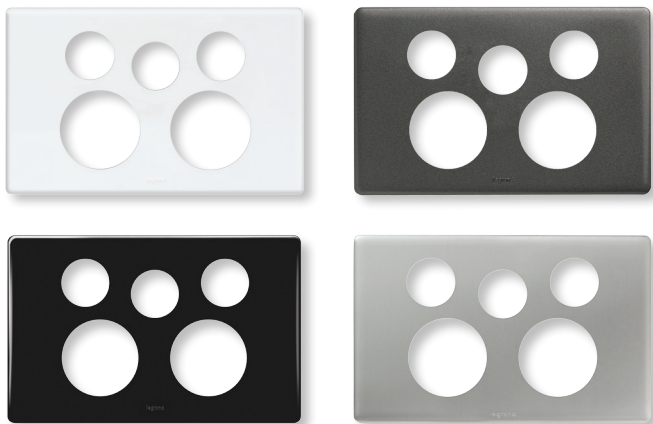

Data Sheet

Excel Life™

Dedicated Plate - Double Powerpoint with Extra Function Hole Coverplate

CAT NO. **ED777XPLWE, ED777XPLUG, ED777XPLBL, ED777XPLMS**

| | |
|---------------------------|------------------------------------------------------------------------------------|
| Cat No | ED777XPLWE, ED777XPLUG, ED777XPLBL, ED777XPLMS |
| Description | Excel Life Dedicated Plate - Double Powerpoint with Extra Function Hole Coverplate |
| Colour | White (WE), Urban Grey (UG), Black (BL), Matt Silver (MS) |
| Plate size (WxHxD) | 77 x 121 x 10mm |

Excel Life™

Dedicated Plate - Double Powerpoint with Extra Function Hole Coverplate

CAT NO. ED777XPLWE, ED777XPLUG, ED777XPLBL, ED777XPLMS

- Coverplate for the double powerpoint with extra hole
- Suitable for Dedicated Plate series