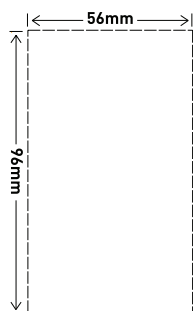

Data Sheet

Excel Life™

Common Plate, Vertical Single Powerpoint, 10A

Cat No. **ECV787WE**

Cat No.	ECV787WE
Description	Excel Life Common Plate, Vertical Single Powerpoint, 10A
Supply voltage	230 - 240V a.c.
Current rating	10A
Colour	White (WE)
Dimensions (WxHxD)	74 x 118 x 10mm
Mounting centres	84mm
Compliance	AS/NZS 3112

Excel Life™ Common Plate, Vertical Single Powerpoint, 10A

Cat No. **ECV787WE**

- Inline terminals for easier installation
- Internal safety shutters for extra safety
- More fixing options - 4 corners
- Retained terminal screws

Cut-out dimensions:

Single product	
Cat No.	Barcode
ECV787WE	9321001420798

Inner box (Qty 10)		
Cat No.	Barcode	Dimensions (WxHxD)
ECV787WE	9321001420903	160 x 160 x 80mm

Outer box (Qty 120)		
Cat No.	Barcode	Dimensions (WxHxD)
ECV787WE	9321001421016	500 x 333 x 266mm