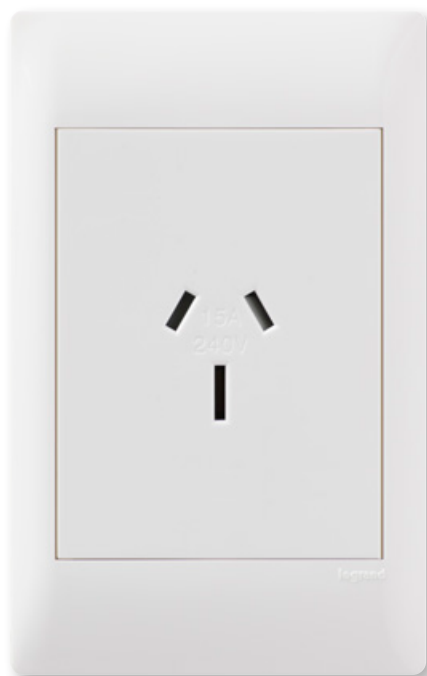

Data Sheet

Excel Life™

Common Plate, Vertical

Single Powerpoint, Autoswitch, 15A

Cat No. **ECV787A/15WE**

Cat No.	ECV787A/15WE
Description	Excel Life Common Plate, Vertical Single Powerpoint, Autoswitch, 15A
Supply voltage	230 - 240V a.c.
Current rating	15A
Colour	White (WE)
Dimensions (WxHxD)	74 x 118 x 10mm
Mounting centres	84mm
Compliance	AS/NZS 3112

Excel Life™ Common Plate, Vertical Single Powerpoint, Autoswitch, 15A

Cat No. **ECV787A/15WE**

Single product	
Cat No.	Barcode
ECV787A/15WE	9321001423164

Inner box (Qty 10)		
Cat No.	Barcode	Dimensions (WxHxD)
ECV787A/15WE	9321001423669	160 x 160 x 120mm

Outer box (Qty 120)		
Cat No.	Barcode	Dimensions (WxHxD)
ECV787A/15WE	9321001424161	500 x 333 x 266mm

- Inline terminals for easier installation
- Internal safety shutters for extra safety
- More fixing options - 4 corners
- Retained terminal screws
- Internal automatic switch mechanism