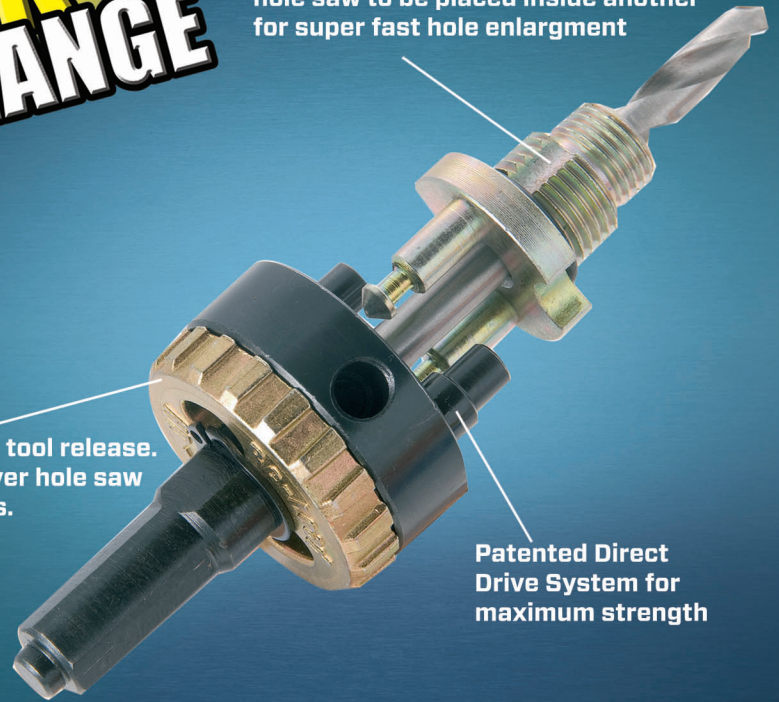

CRLPD - Geniune Hi Point™ Pilot Drill

Hi Point™ Pilot Replacement Drill

Individual Re-Load® Hole Saws

- Professional grade, Cobalt High Speed Steel for exceptional cutting performance and long lasting blades
- Unique tooth geometry for smoother cutting
- Extensive range of sizes available

16mm, 20mm, 22mm, 25mm, 32mm, 35mm, 38mm, 40mm, 44mm, 51mm, 54mm, 57mm, 64mm, 70mm, 73mm, 76mm, 83mm, 86mm, 89mm, 92mm, 111mm & 114mm

CRESCENT[®] BRAND

Re-Load[®]

Hole Saw Range

QUICK CHANGE

- Quick Release
- Rapid Plug Removal
- Two-Up[®] Hole Enlarging
- Australian Designed and Made

Re-Load[™] two-up bosses allow one hole saw to be placed inside another for super fast hole enlargement

One touch tool release. Change over hole saw in seconds.

Patented Direct Drive System for maximum strength

TWO-UP[®] hole enlarging

- Re-Load[™] converts to Two Up[™] mode in seconds
- Desired saw sizes interlock, allowing inner saw to guide outer saw
- Hole is enlarged in one action
- Plug ejects in seconds