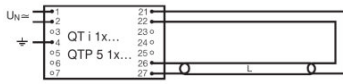

Photometrical data

Light color	0
Color rendering index Ra	80...89

Dimensions & weight

Tube diameter	16 mm
Length	244.0 mm
Diameter	16.0 mm

Lifespan

Lifespan	16000 h
Rated lamp life time	8000 h
Nominal lamp life time	8000 h

Additional product data

Base (standard designation)	GZ10q
Show WEEE picto	Yes

Circuit diagram

Circuit diagram

**LOGISTICAL DATA**

Product code	Product description	Packaging unit (Pieces/Unit)	Dimensions (length x width x height)	Volume	Gross weight
4008321533227	T5C 32 W/840 GZ10Q	Shipping carton box 12	299 mm x 258 mm x 270 mm	20.83 dm <sup>3</sup>	2552.00 g