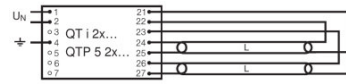

Photometrical data

Light color	0
Color rendering index Ra	80...89

Dimensions & weight

Tube diameter	16 mm
Length	244.0 mm
Diameter	16.0 mm

Lifespan

Lifespan	16000 h
Rated lamp life time	8000 h
Nominal lamp life time	8000 h

Additional product data

Base (standard designation)	GZ10q
Show WEEE picto	Yes

Circuit diagram

Circuit diagram

**LOGISTICAL DATA**

Product code	Product description	Packaging unit (Pieces/Unit)	Dimensions (length x width x height)	Volume	Gross weight
4008321533227	T5C 32 W/840 GZ10Q	Shipping carton box 12	299 mm x 258 mm x 270 mm	20.83 dm <sup>3</sup>	2552.00 g