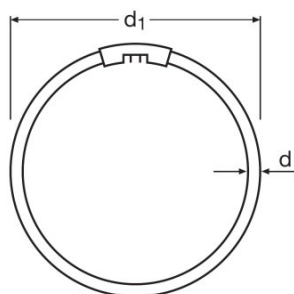

## T5C 32 W/840 GZ10Q

ENERGY SAVER T5 FC | Circular fluorescent lamps 16 mm

**TECHNICAL DATA**

Electrical data

Nominal wattage	32.00 W
Rated lamp efficacy (HF data 25 °C)	Under clarification by authority and standardization body
Rated wattage	32.00 W

Photometrical data

Light color	0
Color rendering index Ra	80...89

Dimensions & weight

Tube diameter	16 mm
Length	244.0 mm
Diameter	16.0 mm

Lifespan

Lifespan	16000 h
Rated lamp life time	8000 h
Nominal lamp life time	8000 h

Additional product data

Base (standard designation)	GZ10q
Show WEEE picto	Yes

Circuit diagram

Circuit diagram

**LOGISTICAL DATA**

Product code	Product description	Packaging unit (Pieces/Unit)	Dimensions (length x width x height)	Volume	Gross weight
4008321533227	T5C 32 W/840 GZ10Q	Shipping carton box 12	299 mm x 258 mm x 270 mm	20.83 dm <sup>3</sup>	2552.00 g