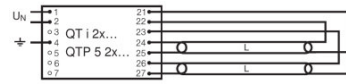

Photometrical data

Light color	0
Color rendering index Ra	80...89

Dimensions & weight

Tube diameter	16 mm
Length	185.0 mm
Diameter	16.0 mm

Lifespan

Lifespan	16000 h
Rated lamp life time	8000 h
Nominal lamp life time	8000 h

Additional product data

Base (standard designation)	GZ10q
Show WEEE picto	Yes

Circuit diagram

Circuit diagram

**LOGISTICAL DATA**

Product code	Product description	Packaging unit (Pieces/Unit)	Dimensions (length x width x height)	Volume	Gross weight
4008321533067	T5C 22 W/840 GZ10Q	Shipping carton box 12	299 mm x 199 mm x 211 mm	12.55 dm <sup>3</sup>	1900.00 g