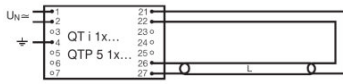

Photometrical data

Light color	0
Color rendering index Ra	80...89

Dimensions & weight

Tube diameter	16 mm
Length	185.0 mm
Diameter	16.0 mm

Lifespan

Lifespan	16000 h
Rated lamp life time	8000 h
Nominal lamp life time	8000 h

Additional product data

Base (standard designation)	GZ10q
Show WEEE picto	Yes

Circuit diagram

Circuit diagram

**LOGISTICAL DATA**

Product code	Product description	Packaging unit (Pieces/Unit)	Dimensions (length x width x height)	Volume	Gross weight
4008321533067	T5C 22 W/840 GZ10Q	Shipping carton box 12	299 mm x 199 mm x 211 mm	12.55 dm <sup>3</sup>	1900.00 g