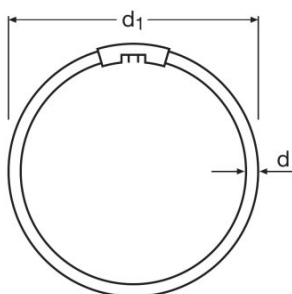

## T5C 22 W/840 GZ10Q

ENERGY SAVER T5 FC | Circular fluorescent lamps 16 mm

**TECHNICAL DATA**

Electrical data

Nominal wattage	22.00 W
Rated lamp efficacy (HF data 25 °C)	Under clarification by authority and standardization body
Rated wattage	22.00 W

Photometrical data

Light color	0
Color rendering index Ra	80...89

Dimensions & weight

Tube diameter	16 mm
Length	185.0 mm
Diameter	16.0 mm

Lifespan

Lifespan	16000 h
Rated lamp life time	8000 h
Nominal lamp life time	8000 h

Additional product data

Base (standard designation)	GZ10q
Show WEEE picto	Yes

Circuit diagram

Circuit diagram

**LOGISTICAL DATA**

Product code	Product description	Packaging unit (Pieces/Unit)	Dimensions (length x width x height)	Volume	Gross weight
4008321533067	T5C 22 W/840 GZ10Q	Shipping carton box 12	299 mm x 199 mm x 211 mm	12.55 dm <sup>3</sup>	1900.00 g