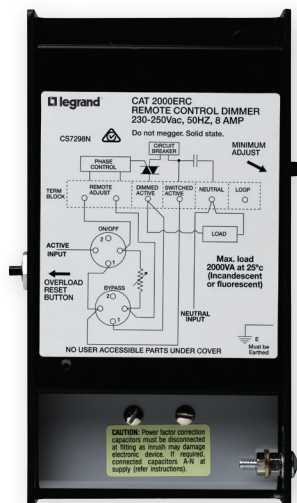

Data Sheet

Excel Life™

2000VA Leading Edge Remote Dimmer

CAT NO. **EM2000ERC**

Cat No	EM2000ERC
Description	2000VA Leading Edge Remote Dimmer
Supply voltage	230 - 240V a.c.
Current rating	2000VA

Excel Life™ 2000VA Leading Edge Remote Dimmer

CAT NO. **EM2000ERC**

Single product	
Cat No	Barcode
EM2000ERC	9321001400202

Outer box (QTY 10)	
Cat No	Barcode
EM2000ERC	9321001405085

- Large capacity dimmer
- Leading edge loads
- Remote installation

HPM Legrand - AUS
1300 369 777
www.legrand.com.au
ABN 31 000 102 661