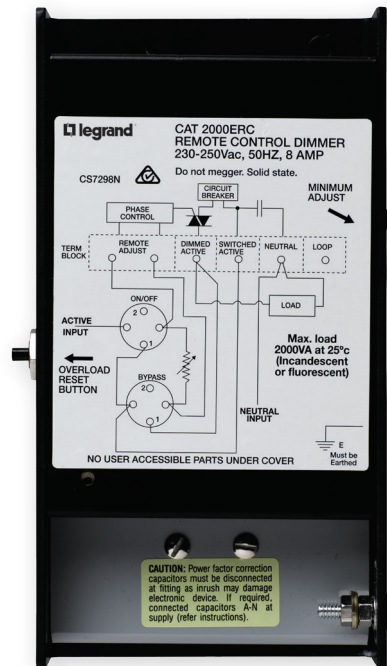

Data Sheet

Excel Life™

2000VA Leading Edge Remote Dimmer

CAT NO. **EM2000ERC**

Cat No	EM2000ERC
Description	2000VA Leading Edge Remote Dimmer
Supply voltage	230 - 240V a.c.
Current rating	2000VA

Excel Life™ 2000VA Leading Edge Remote Dimmer

CAT NO. **EM2000ERC**

Single product	
Cat No	Barcode
EM2000ERC	9321001400202

Outer box (QTY 10)	
Cat No	Barcode
EM2000ERC	9321001405085

- Large capacity dimmer
- Leading edge loads
- Remote installation

HPM Legrand - AUS
1300 369 777
www.legrand.com.au
ABN 31 000 102 661