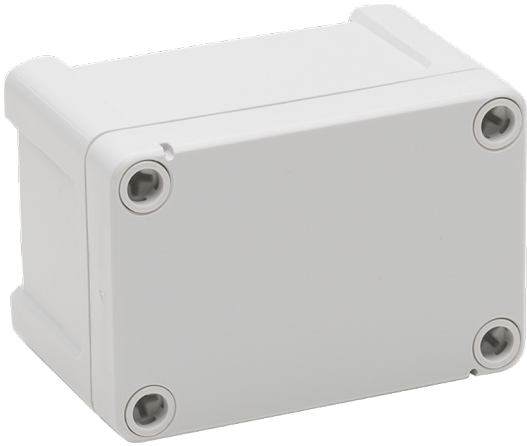

Catalogue No: **NLP 292411**

TERMINAL BOX N-LINE PLASTIC IP65 H289 x W239 x D107mm GREY

Enclosures and Climate Control > Standard Enclosures > Terminal Boxes > N-Line Thermoplastic Terminal Boxes > N-Line ABS Insulated Plastic Terminal Boxes > Enclosures with Grey Cover (Mounting Plates Sold Separately)

Enclosure Terminal Box N-Line Plastic IP65 Grey H289xW239xD107mm

- Thirteen sizes with plain cover for printing, stickers and switches covering every day applications
- Grey base RAL 7035 with grey or transparent cover with IP65 and IK07 protection ensuring good protection against water and dust ingress
- Cover screws are wire seal compatible to ensure anti-tampering

Representative Photo Only
(actual product may vary based on configuration selections)

SPECIFICATIONS

Product Series	NLP
Material, Body / Housing	ABS material
Height	289 mm
Width	239 mm
Depth	107 mm
IK Rating	IK07
IP Rating	IP65
Colour, Body / Housing	Light Grey (RAL 7035) colour
Colour, Cover	Grey colour
Electrical Insulation	Totally insulated
Halogen Free	Yes
UV Rating	Indoor Use Only
Flammability Rating (UL94)	UL 746C
Glow Wire Rating	IEC 60695-2-1 650°C
Material, Gasket / Seal	PUR / PU material
Material, Screws / Fastening	Polyamide Screws/Fastening
Standards Compliance	EN 60529 EN 62208:2003 EN 62262 UL 746C IEC 60695-2-1 650°C