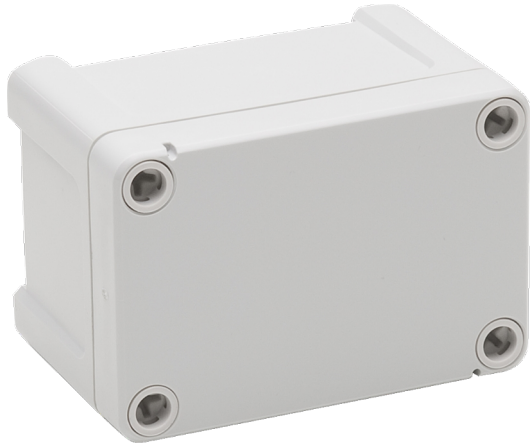

Catalogue No: **NLP 090706**

TERMINAL BOX N-LINE PLASTIC IP65 H95 x W65 x D60mm GREY

Enclosures and Climate Control > Standard Enclosures > Terminal Boxes > N-Line Thermoplastic Terminal Boxes > N-Line ABS Insulated Plastic Terminal Boxes > Enclosures with Grey Cover (Mounting Plates Sold Separately)

Enclosure Terminal Box N-Line Plastic IP65 Grey H95xW65xD60mm

- Thirteen sizes with plain cover for printing, stickers and switches covering every day applications
- Grey base RAL 7035 with grey or transparent cover with IP65 and IK07 protection ensuring good protection against water and dust ingress
- Cover screws are wire seal compatible to ensure anti-tampering

Representative Photo Only
(actual product may vary based on configuration selections)

SPECIFICATIONS

Product Series	NLP
Material, Body / Housing	ABS material
Height	95 mm
Width	65 mm
Depth	60 mm
IK Rating	IK07
IP Rating	IP65
Colour, Body / Housing	Light Grey (RAL 7035) colour
Colour, Cover	Grey colour
Electrical Insulation	Totally insulated
Halogen Free	Yes
UV Rating	Indoor Use Only
Flammability Rating (UL94)	UL 746C
Glow Wire Rating	IEC 60695-2-1 650°C
Material, Gasket / Seal	PUR / PU material
Material, Screws / Fastening	Polyamide Screws/Fastening
Standards Compliance	EN 60529 EN 62208:2003 EN 62262 UL 746C IEC 60695-2-1 650°C