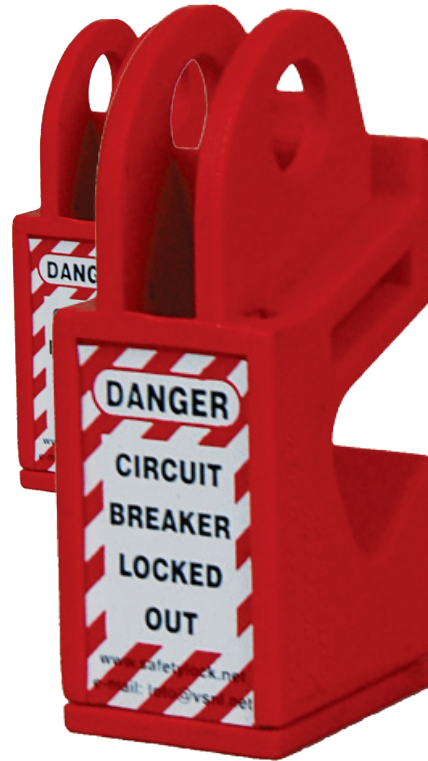

Lockout Circuit Breaker - Universal Lockout for Circuit Breakers

CB LOCKOUT MEDIUM RED KEY FEATURES & BENEFITS:

- Universal Circuit Breaker Lockout device used to lockout medium or industrial sized circuit breakers
- Universal fit to suit most CB's you will come across in the field
- Features a Danger label
- Colour: Red
- Dimensions: 25 x 20 x 55mm (DxWxH)
- Hole Size: 9mm
- All CB lockouts are available individually or in our range of lockout kits

| Part No. | Description |
|---------------------|------------------------------------|
| ULO-1-ES-UBL | Lockout Circuit Breaker Medium Red |

In support of our policy of continuous product improvement we reserve the right to change materials and specifications without notice. Drawings, where used, are not to scale. All dimensions are in millimetres and sizes given are approximate. Where possible, technical MSDS data sheets are made available on the website. All products should be installed and used in accordance with manufacturer's instructions provided. Warning: products may be the subject of registered designs and patents. Refer to website for terms and conditions on warranty.