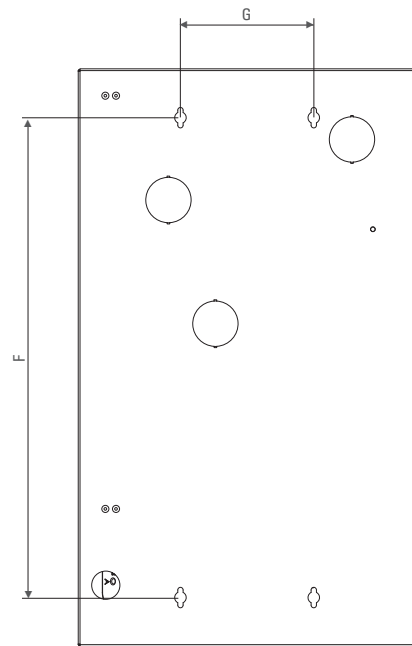

ORDERING GUIDE

Product	Part Number	Inclusions			Dimensions (mm)			Window Opening (mm)		Mounting Centres (mm)	
		GPO	Patch panel	Door Type	Height (A)	Width (B)	Depth (C)	Height (D)	Width (E)	Height (F)	Width (G)
Basic enclosure	NBN-HDC01			Window	650	380	120	-	-	547	150
	NBN-HDC02			Window	1000	380	120	-	-	897	150
Fully featured	NBN-HDC10	•	•	Window	650	380	130	520	255	540	150
	NBN-HDC13	•		Window	650	380	130	520	255	540	150
	NBN-HDC20	•	•	Window	1000	380	130	852	255	850	150
	NBN-HDC23	•		Window	1000	380	130	852	255	850	150
	NBN-HDC15	•	•	Metal	650	380	130	-	-	540	150
	NBN-HDC17	•		Metal	650	380	130	-	-	540	150
	NBN-HDC25	•	•	Metal	1000	380	130	-	-	850	150
	NBN-HDC27	•		Metal	1000	380	130	-	-	850	150

NBN-HDCFK1

Home Distribution Cabinets

Internal Use Cabinets

TECHNICAL DRAWINGS

Front View

Side View

Rear View

AUSTRALIA