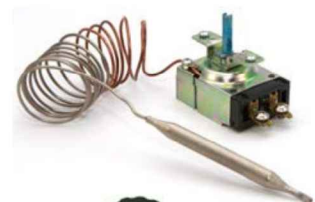

EA3.447

70-290°C Universal Oven Thermostat
2250mm Capillary 20A 250V

D6193.7A

Knob to suit

EA5.497

70-290°C Oven Thermostat
2250mm Nickel Plated Capillary
25A 250V

263.8

Knob to suit

EA5.701

95-205°C Fryer Thermostat
900mm Nickel Plated Capillary 25A 250V

267.0

Knob to suit

EA5.607

15-120°C Bain Marie Thermostat
1800mm Nickel Plated Capillary 25A 250V

266.2

Knob to suit