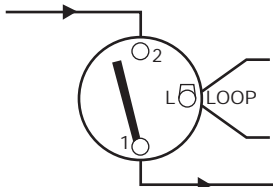

## Switch Mechanism, Single Pole Single Throw, Engraved, 32A

Cat No. **EM770/32OVENWE, EM770/32RANGWE, EM770/32OVENUG, EM770/32RANGEUG, EM770/32OVENBL, EM770/32RANGEBL, EM770/32HOBWE, EM770/32HOBUG, EM770/32HOBBL, EM770/32HOTPWE, EM770/32HOTPUG**

<b>Cat No.</b>	<b>EM770/32OVENWE, EM770/32RANGWE, EM770/32OVENUG, EM770/32RANGEUG, EM770/32OVENBL, EM770/32RANGEBL, EM770/32HOBWE, EM770/32HOBUG, EM770/32HOBBL, EM770/32HOTPWE, EM770/32HOTPUG</b>
<b>Colour</b>	White (WE), Urban grey (UG), Black (BL)
<b>Description</b>	Excel Life Switch Mechanism, Single Pole Single Throw, Engraved, 32A
<b>Supply voltage</b>	230 - 240V a.c.
<b>Current rating</b>	32A, 20AX
<b>Compliance</b>	AS/NZS 3113
<b>Dimension (WxHxD)</b>	21 x 21 x 21mm

## Switch Mechanism, Single Pole Single Throw, Engraved, 32A

Cat No. **EM770/32OVENWE, EM770/32RANGEWE, EM770/32OVENUG, EM770/32RANGEUG, EM770/32OVENBL, EM770/32RANGEBL, EM770/32HOBWE, EM770/32HOBUG, EM770/32HOBBL, EM770/32HOTPWE, EM770/32HOTPUG**

- 32A rated
- Clear engraving on mechanisms allows for easy identification of function
- Excellent switching action - superior make or break contact

Single product	
Cat No.	Barcode
EM770/32HOBWE	9321001431671
EM770/32HOBUG	9321001431701
EM770/32HOBBL	9321001461586
EM770/32HOTPWE	9321001413837
EM770/32HOTPUG	9321001413820
EM770/32OVENWE	9321001413851
EM770/32OVENUG	9321001413844
EM770/32OVENBL	9321001461524
EM770/32RANGEWE	9321001421573
EM770/32RANGEUG	9321001421566
EM770/32RANGEBL	9321001461548