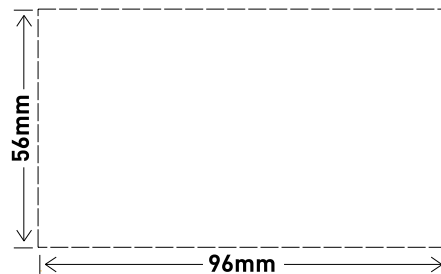

Data Sheet

Excel Life™

Dedicated Plate - 6 Gang Grid & Coverplate Only

CAT NO. ED770/6GPLWE, ED770/6GPLUG, ED770/6GPLBL

Cat No.	ED770/6GPLWE, ED770/6GPLUG, ED770/6GPLBL
Description	Excel Life Dedicated Plate - 6 Gang Grid & Coverplate Only
Colour	White (WE), Urban Grey (UG), Black (BL)
Plate size (W x H x D)	77 x 121 x 10mm
Mounting centres	84 mm

Excel Life™ Dedicated Plate - 6 Gang Grid & Coverplate Only

CAT NO. **ED770/6GPLWE, ED770/6GPLUG, ED770/6GPLBL**

- Compatible with Excel Life range mechanism
- More fixing options - 4 corners
- Oval 84mm fixing points - make it easier to straighten products at the last minute
- Paint path - lessens potential damage to walls by providing a small channel for paint ingress

Single product	
Cat No.	Barcode
ED770/6GPLWE	9321001400592
ED770/6GPLUG	9321001411147
ED770/6GPLBL	9321001452263

Inner box (QTY 10)		
Cat No.	Barcode	Dimensions (W x H x D)
ED770/6GPLWE	9321001403036	160 x 160 x 120mm
ED770/6GPLUG	9321001411802	160 x 160 x 120mm
ED770/6GPLBL	9321001452980	160 x 160 x 120mm

Outer box (QTY 120)		
Cat No.	Barcode	Dimensions (W x H x D)
ED770/6GPLWE	9321001405474	499 x 333 x 266mm
ED770/6GPLUG	9321001412465	499 x 333 x 266mm
ED770/6GPLBL	9321001453680	499 x 333 x 266mm

Glass and tile cut-out dimensions: