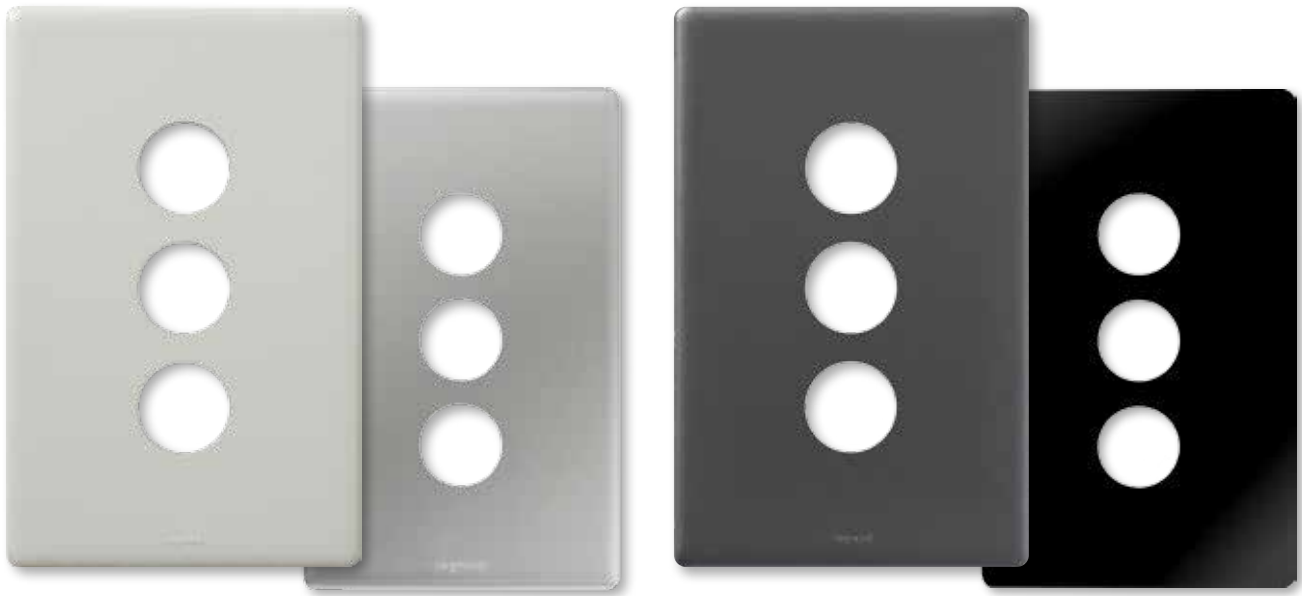

Data Sheet

Excel Life™

Dedicated Plate - 3 Gang Coverplate

CAT NO. ED770/3PLWE, ED770/3PLMS, ED770/3PLUG, ED770/3PLBL

Cat No.	ED770/3PLWE, ED770/3PLMS, ED770/3PLUG, ED770/3PLBL
Description	Excel Life Dedicated Plate - 3 Gang Coverplate
Colour	White (WE), Matt Silver (MS), Urban Grey (UG), Black (BL)
Plate size (W x H x D)	77 x 121 x 10mm

Excel Life™

Dedicated Plate - 3 Gang Coverplate

CAT NO. **ED770/3PLWE, ED770/3PLMS, ED770/3PLUG, ED770/3PLBL**

- Suitable for Dedicated Plate series
- Matt Silver option supplied with protective film

Single product	
Cat No.	Barcode
ED770/3PLWE	9321001400738
ED770/3PLMS	9321001399667
ED770/3PLUG	9321001411185
ED770/3PLBL	9321001452348