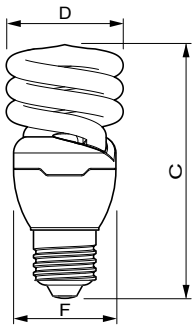

Product data

General information		Operating and electrical	
Cap-Base	E27 [E27]	Chromaticity Coordinate X (Nom)	463
Nominal Lifetime (Nom)	8000 h	Chromaticity Coordinate Y (Nom)	420
Switching Cycle	5000X	Correlated Color Temperature (Nom)	2700 K
Rated Lifetime (Hours)	8000 h	Luminous Efficacy (rated) (Nom)	65 lm/W
		Color Rendering Index (Nom)	82
		LLMF At End Of Nominal Lifetime (Nom)	70 %
Light technical			
Color Code	827 [CCT of 2700K]	Input Frequency	50 or 60 Hz
Luminous Flux (Nom)	950 lm	Power (Nom)	15 W
Luminous Flux (Rated) (Nom)	950 lm	Lamp Current (Nom)	110 mA
Color Designation	Warm White (WW)	Starting Time (Nom)	0.3 s
Lumen Maintenance 2000 h (Nom)	85 %	Warm Up Time to 60% Light (Min)	5 s
Lumen Maintenance 5000 h (Nom)	75 %		

TORNADO

Warm Up Time to 60% Light (Max)	60 s
Power Factor (Nom)	0.6
Voltage (Nom)	220-240 V
Controls and dimming	
Dimmable	No
Mechanical and housing	
Bulb Shape	Spiral
Approval and application	
Energy Consumption kWh/1000 h	15 kWh

Product data	
Full product code	871829113803700
Order product name	TORNADO 15W WW E27 220-240V 1PF/6
EAN/UPC - Product	8718291138037
Order code	929689848105
Numerator - Quantity Per Pack	1
Numerator - Packs per outer box	6
Material Nr. (12NC)	929689848105
Net Weight (Piece)	0.054 kg

Dimensional drawing

Product	D (max)	C (max)	F (max)
TORNADO 15W WW E27 220-240V 1PF/6	51.5 mm	107.5 mm	42.5 mm

TORNADO 15W WW E27 220-240V 1PF/6