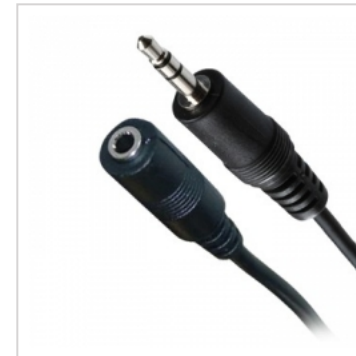

3.5mm Stereo Male...

Get Trade Pricing