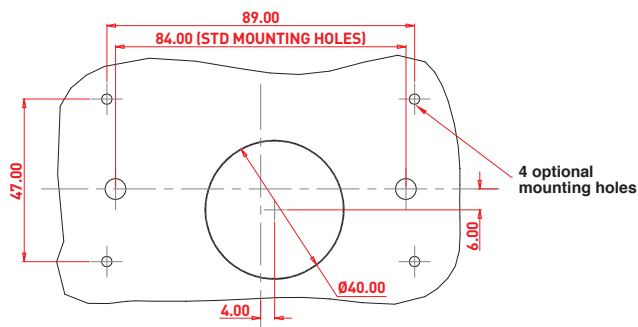

Timber cut-out dimensions:

Legrand - Australia
1300 369 777
www.legrand.com.au
ABN 31 000 102 661

Legrand - New Zealand
0800 476 009
www.legrand.co.nz

Refer to your group buying office, Legrand Sales Representative or Legrand Sales Office for pricing.

* Specifications may change without notice