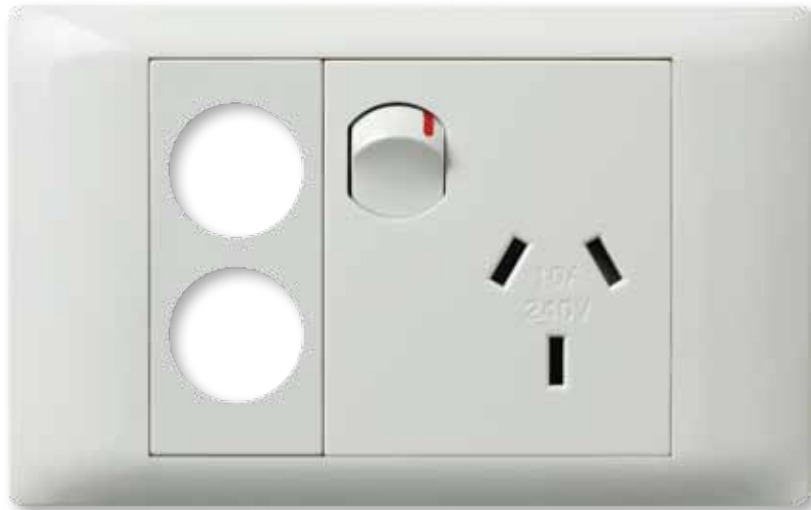

## Common Plate - Single Powerpoint with Two Extra Function Holes, 10A

CAT NO. **EC787/2XWE**

<b>Cat No</b>	<b>EC787/2XWE</b>
<b>Description</b>	Excel Life Common Plate Single Powerpoint with Two Extra Function Holes, 10A
<b>Supply voltage</b>	230 - 240V a.c.
<b>Current rating</b>	10A
<b>Colour</b>	White
<b>Plate size</b>	74 H x 118 W x 10 D mm
<b>Mounting centres</b>	84mm
<b>Compliance</b>	AS/NZS 3112

# Common Plate - Single Powerpoint with Two Extra Function Holes, 10A

CAT NO. **EC787/2XWE**

- Versatile - insert any 770 module into the extra hole to create a customised product quickly onsite eg. EM803SURGEWE
- Inline terminals for easier installation
- Internal safety shutters for extra safety
- More fixing options - 4 corners
- Uniform external surround - fits all switches and powerpoints in the Common Plate series