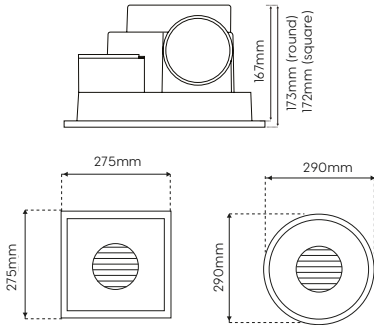

SKYLINE

BE210FSP / BE220FSP

30W
EXHAUST
FAN

250 m³/hr
MAX AIR
EXTRACTION

12 MONTH
WARRANTY

PRODUCT DETAILS

- Ideal for bathrooms, toilets or kitchens
- 22W T5 4200K energy saving lamp (included)
- Silent and powerful motor
- Side duct and draft stopper included for energy efficient operation
- Easy to install - DIY to existing power outlet*
- Flex & plugs for separate fan and light control
- Cut out template included

COLOURS

- Silver
- White

RECOMMENDED ACCESSORIES

- Lamp: LC22WT5EB
- Duct Kit: DA10015D
- Duct Kit: DA10030D

Model	Exhaust Fan	Light	Air Extraction	Fascia Size	Cut Out Size
BE210FSP (square)	30W	22W T5 Circular	250m³/hr	275 x 275mm	246 x 246mm
BE220FSP (round)	30W	22W T5 Circular	250m³/hr	Ø290mm	Ø250mm

* All power outlets must be installed by a qualified electrician