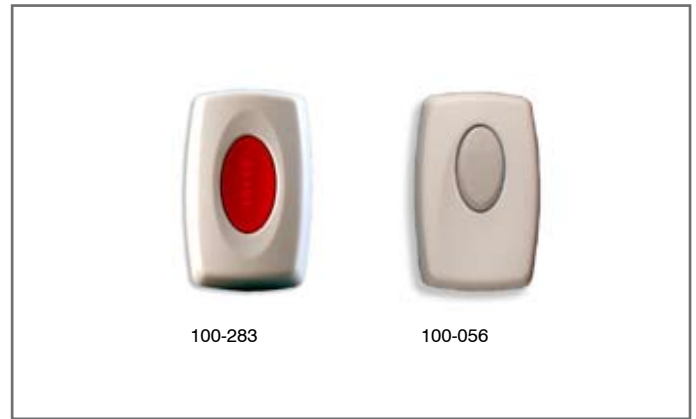

### Ness Radio Keys

Ness Radio Keys provide the convenience of radio remote control for arming/disarming your alarm system, wireless panic button operation and optional home automation applications such as operating lights around the home or electric garage doors, (with suitable optional interfaces).

All Ness radio keys are rugged and waterproof with long life lithium batteries supplied as standard. Battery life is at least 5 years and up to 10 years for the RK4, (depending on the total number of transmissions).

The RK1B radio key pendant is supplied with a free wrist strap and neck chain. RK1B is waterproof and is perfectly suited for use as an emergency button worn on the person.

Batteries are included with all Ness radio keys.

### Ness RPB Radio Emergency Button

The Ness Radio Emergency Button is designed to be wall mounted as an easy to install alternative to hardwired emergency buttons. Transmits to the Panic channel of any Ness receiver.