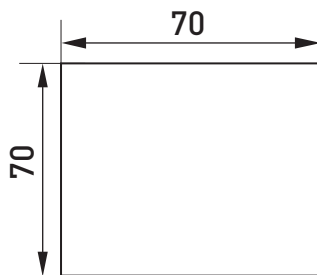

DIMENSIONS

Cut-out Plasterboard

Cut-out Brick walls

Note: All the dimensions are in mm.

Legrand Australia
1300 369 777
www.legrand.com.au
ABN 31 000 102 661

Legrand New Zealand
0800 476 009
www.legrand.co.nz