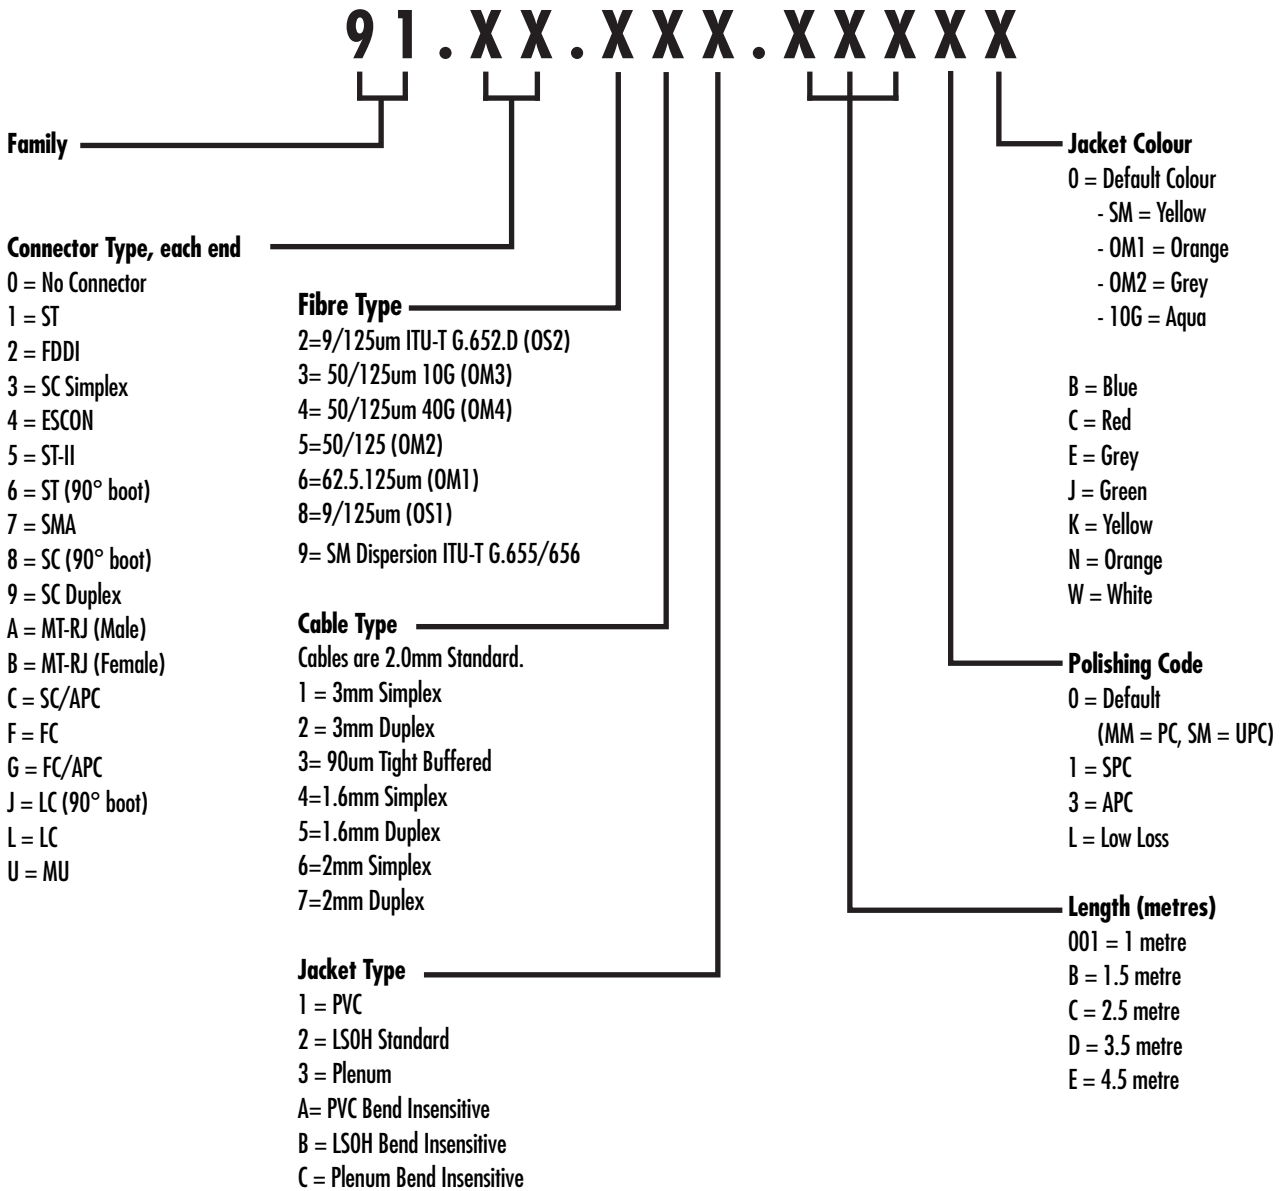

Part No. Matrix - Substitute the correct code number or letter to determine the assembly instruction

ORDERING INFORMATION

Order No.	Description
91.99.372.00100	OF Patchcord SC Duplex SC Duplex OM3 2mm 1 metre - LSOH Aqua
91.99.372.00200	OF Patchcord SC Duplex SC Duplex OM3 2mm 2 metre - LSOH Aqua
91.99.372.00300	OF Patchcord SC Duplex SC Duplex OM3 2mm 3 metre - LSOH Aqua
91.99.372.00500	OF Patchcord SC Duplex SC Duplex OM3 2mm 5 metre - LSOH Aqua
91.99.572.00100	OF Patchcord SC Duplex SC Duplex OM2 2mm 1 metre - LSOH Grey
91.99.572.00200	OF Patchcord SC Duplex SC Duplex OM2 2mm 2 metre - LSOH Grey
91.99.572.00300	OF Patchcord SC Duplex SC Duplex OM2 2mm 3 metre - LSOH Grey
91.99.572.00500	OF Patchcord SC Duplex SC Duplex OM2 2mm 5 metre - LSOH Grey
91.99.672.00100	OF Patchcord SC Duplex SC Duplex OM1 2mm 1 metre - LSOH Orange
91.99.672.00200	OF Patchcord SC Duplex SC Duplex OM1 2mm 2 metre - LSOH Orange
91.99.672.00300	OF Patchcord SC Duplex SC Duplex OM1 2mm 3 metre - LSOH Orange
91.99.672.00500	OF Patchcord SC Duplex SC Duplex OM1 2mm 5 metre - LSOH Orange