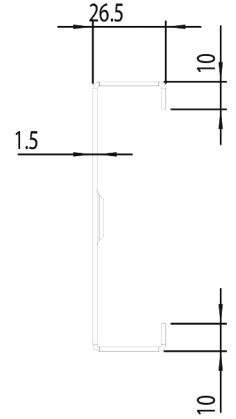

PLINTH M/STEEL RAL 7022 SIDES H100 x D500mm ELDON FS

Representative Photo Only
(actual product may vary based on configuration selections)

SPECIFICATIONS

Depth	500 mm
Depth, Enclosure	500 mm depth
Height, Plinth	100 mm height

ELDON FS PLINTH M/STEEL RAL 7022 SIDES H100 x D500mm

Enclosures and Climate Control > Standard Enclosures > Floor Standing Enclosures > Floor Standing Enclosures - Mild Steel > Floor Standing Enclosure Accessories - Suitable for Mild Steel and Stainless Steel > Plinth - Side Pieces, Mild Steel

Front view

Side view

Top view

Dimension Diagram