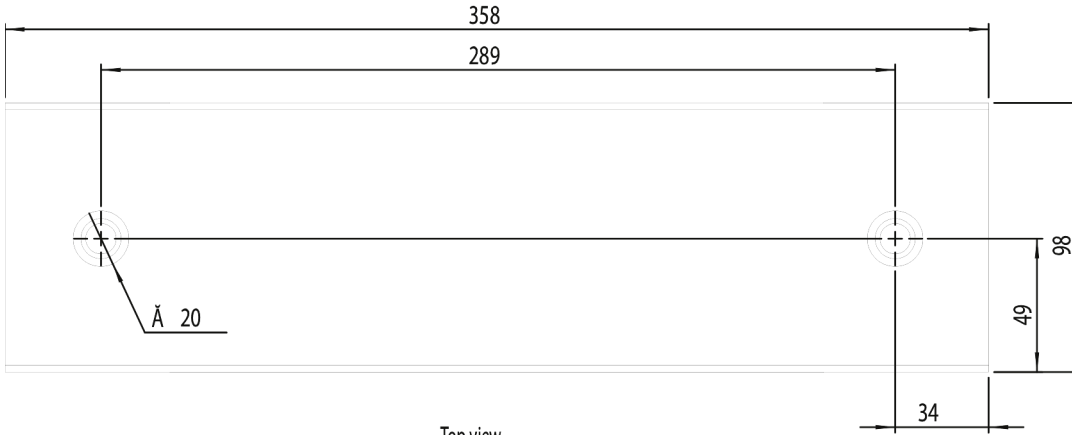

PLINTH M/STEEL RAL 7022 SIDES H100 x D500mm ELDON FS

Representative Photo Only
(actual product may vary based on configuration selections)

SPECIFICATIONS

Depth	500 mm
Depth, Enclosure	500 mm depth
Height, Plinth	100 mm height

Front view

Side view

Top view

Dimension Diagram