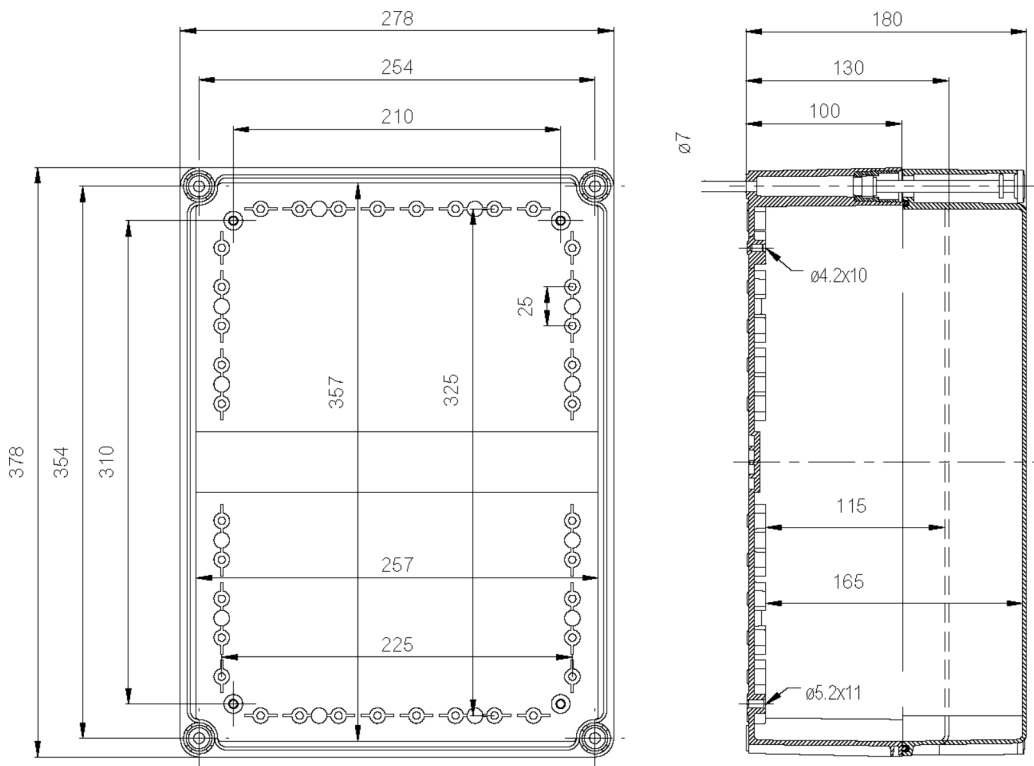

Catalogue No: **PC 382813 G**

TERMINAL BOX SOLID PC IP66/67 H280 x W380 x D130mm GREY

Enclosures and Climate Control > Standard Enclosures > Terminal Boxes > Thermoplastic Terminal Boxes > Solid Range > Solid PC Enclosures with Grey Cover (Mounting Plates Sold Separately)

REFERENCES	
IECEX Certificate	-
Supplier Declaration of Conformity:	-
Installation Guide:	-
User Manual:	-
Manufacturer Datasheet:	-
Manufacturer Catalogue & Product Selection:	-

Dimension Diagram