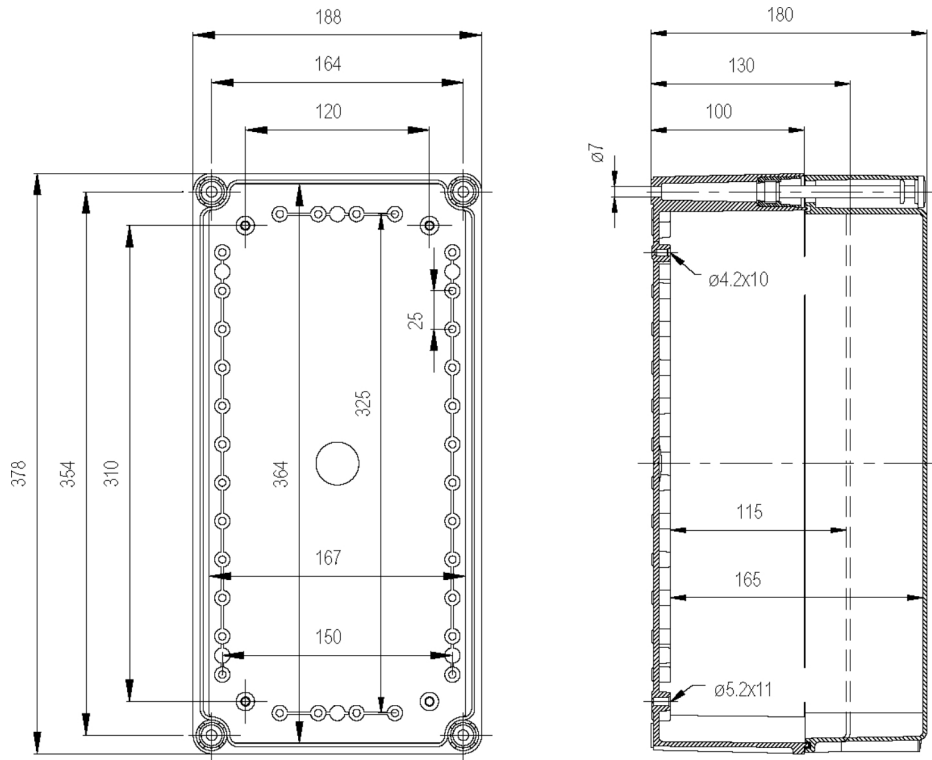

Catalogue No: **PC 381918 T**

TERMINAL BOX SOLID PC IP66/67 H190 x W380 x D180mm CLEAR

Enclosures and Climate Control > Standard Enclosures > Terminal Boxes > Thermoplastic Terminal Boxes > Solid Range > Solid PC Enclosures with Transparent Cover (Mounting Plates Sold Separately)

REFERENCES

IECEX Certificate -

Supplier Declaration of Conformity: -

Installation Guide: -

User Manual: -

Manufacturer Datasheet: -

Manufacturer Catalogue & Product Selection: -

Dimension Diagram