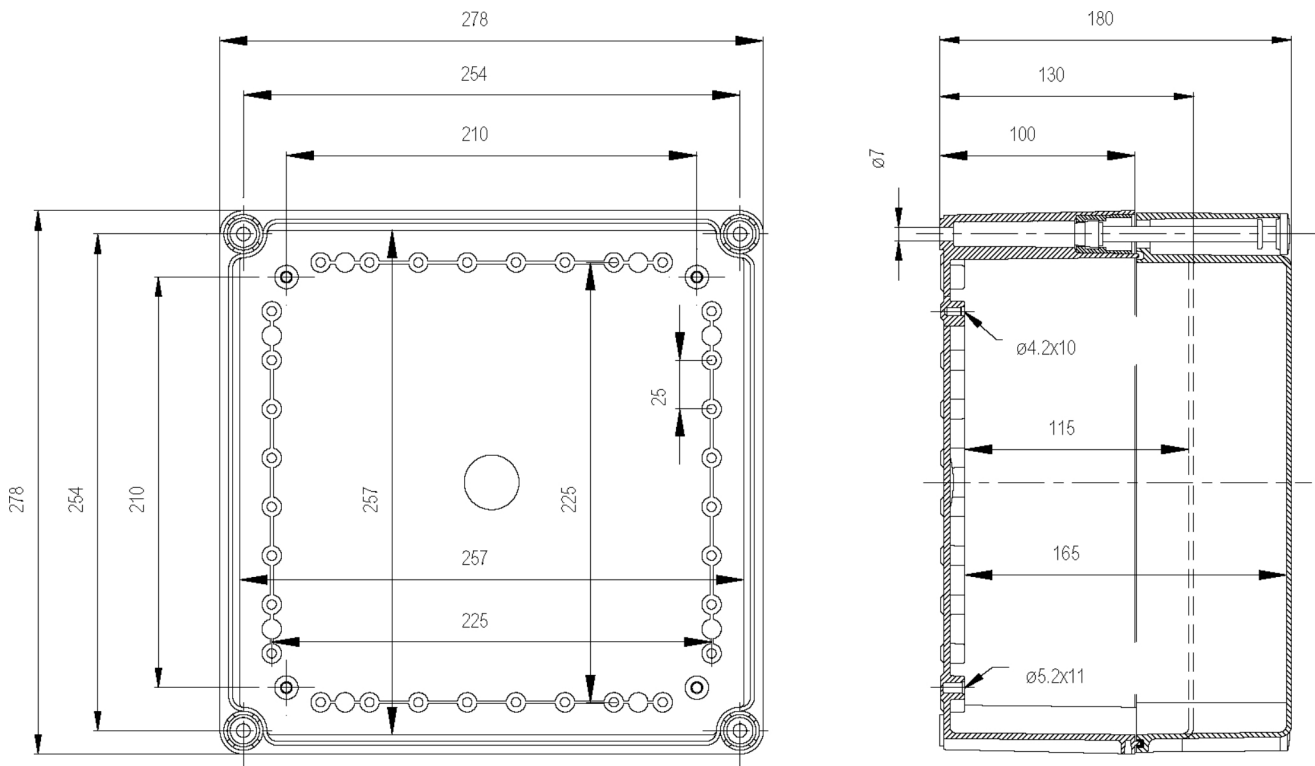

Catalogue No: **PC 282813 T**

TERMINAL BOX SOLID PC IP66/67 H280 x W280 x D130mm CLEAR

Enclosures and Climate Control > Standard Enclosures > Terminal Boxes > Thermoplastic Terminal Boxes > Solid Range > Solid PC Enclosures with Transparent Cover (Mounting Plates Sold Separately)

REFERENCES

IECEX Certificate -

Supplier Declaration of Conformity: -

Installation Guide: -

User Manual: -

Manufacturer Datasheet: -

Manufacturer Catalogue & Product Selection: -

Dimension Diagram