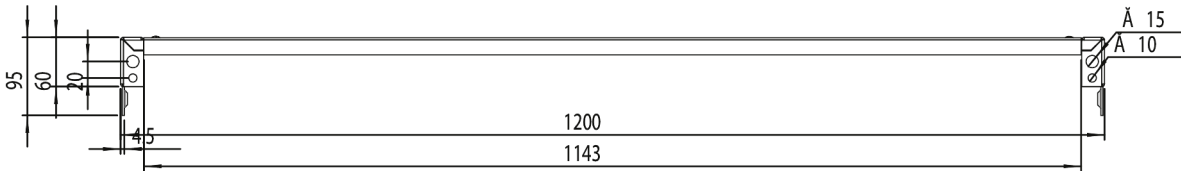

Plinth Mild Steel RAL 7035 Sides H100xD300mm nVent HOFFMAN MAS/MAD

Representative Photo Only
(actual product may vary based on configuration selections)

SPECIFICATIONS

Height, Enclosure	100 mm height
Depth, Enclosure	300 mm depth

NVENT MAS/MAD PLINTH H100mm SIDES SUIT D300mm

Enclosures and Climate Control > Standard Enclosures > Wall Mount Enclosures > Wall Mount Enclosures - Mild Steel > MAS / MAD / MAP / ASR / ADR / SRE Accessories > Plinths - Side Panels

Front view

Side view

Top view

Dimension Diagram