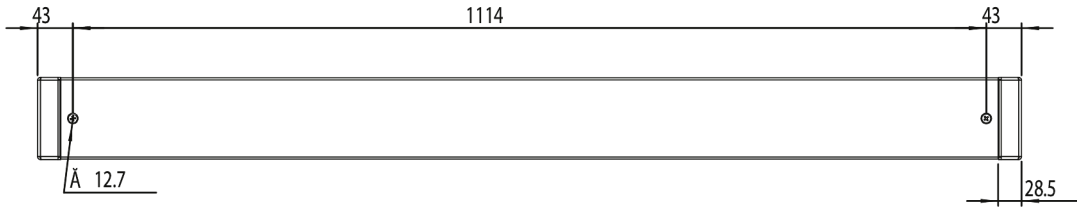

Plinth Mild Steel RAL 7035 Sides H100xD300mm nVent HOFFMAN MAS/MAD

Representative Photo Only
(actual product may vary based on configuration selections)

SPECIFICATIONS

Height, Enclosure	100 mm height
Depth, Enclosure	300 mm depth

NVENT MAS/MAD PLINTH H100mm SIDES SUIT D300mm

Enclosures and Climate Control > Standard Enclosures > Wall Mount Enclosures > Wall Mount Enclosures - Mild Steel > MAS / MAD / MAP / ASR / ADR / SRE Accessories > Plinths - Side Panels

Front view

Side view

Top view

Dimension Diagram