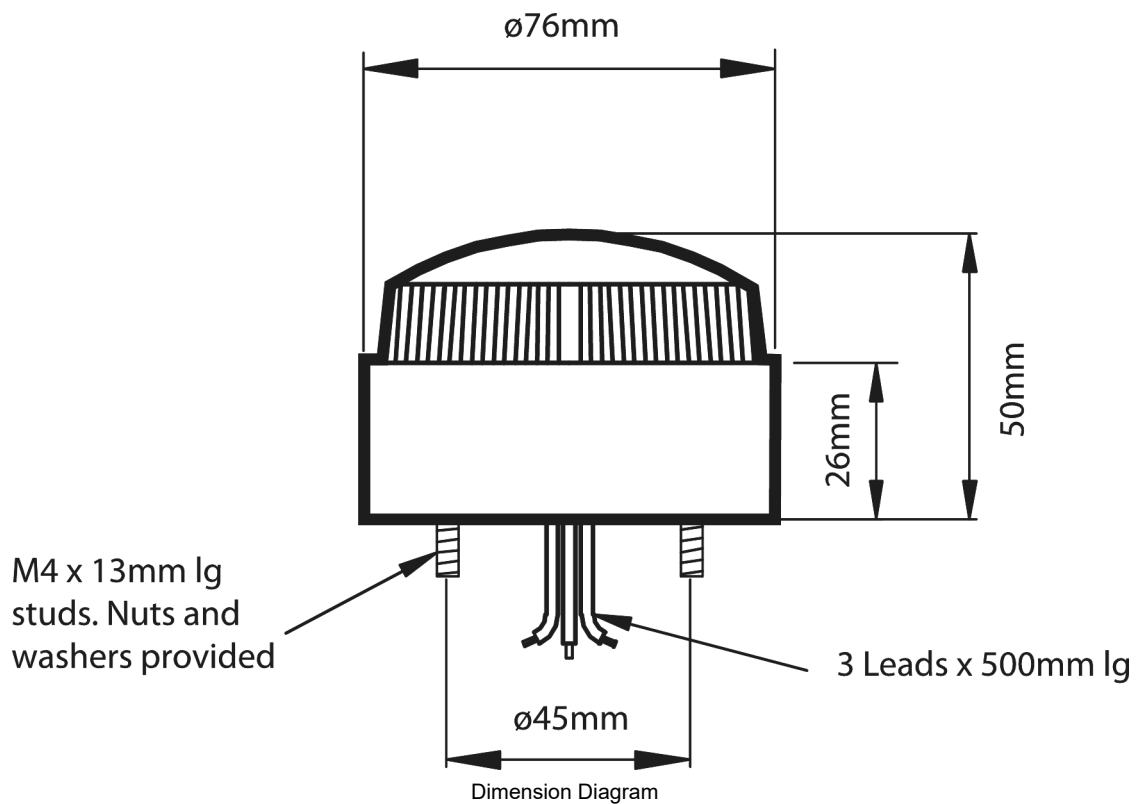

Catalogue No: **MOLED80-04R**
BEACON 12 LED ST OR FL 85-265V AC RED

Signalling Devices > Sight Indication > Beacons > Moflash Beacons > LED Beacons > MOLED80 Series - LED Beacons

REFERENCES	
IECEX Certificate	-
Supplier Declaration of Conformity:	-
Installation Guide:	MOLED80-04R_Installation Instructions
User Manual:	-
Manufacturer Datasheet:	MOLED80-04R_ManufacturerDatasheet
Manufacturer Catalogue & Product Selection:	-