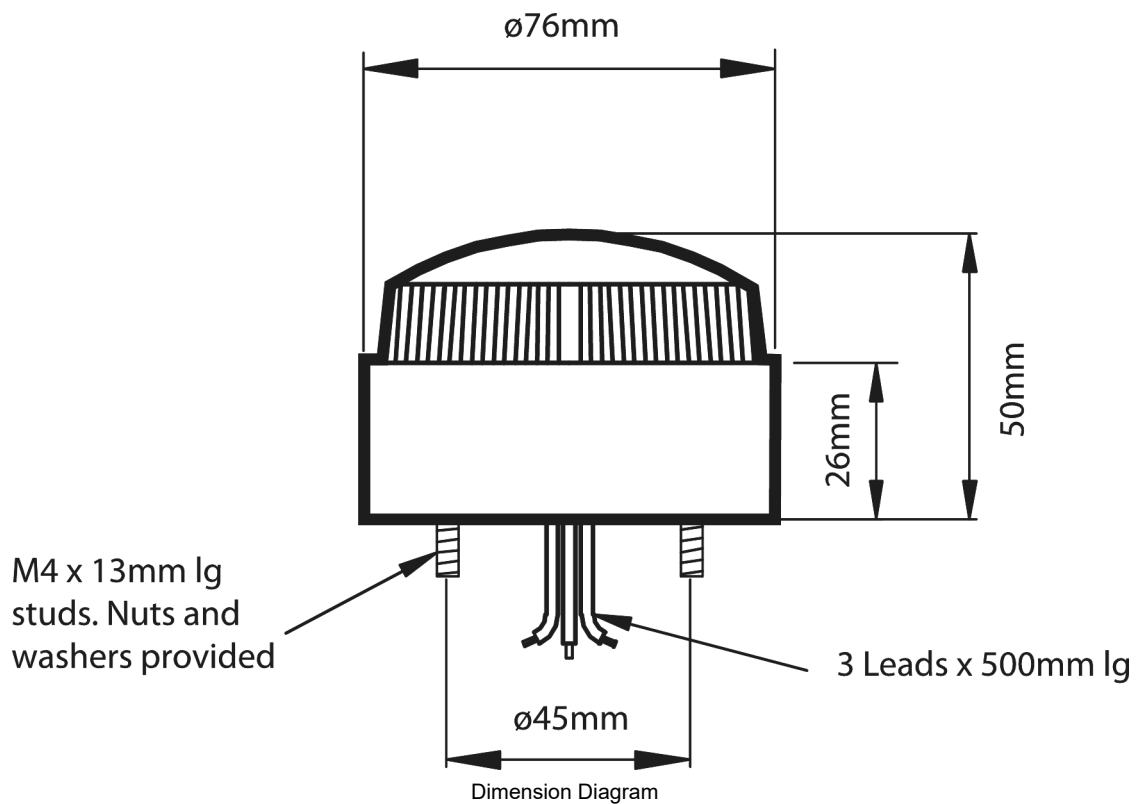

SPECIFICATIONS

Product Series	LED80
Indication Mode(s)	Sight
Lamp Type	LED type
Number of LEDs	12
Colour, Lamp	Green colour
Illumination Mode	Steady / Flashing
Speed, Flash	60 per min
Material, Lens	PC (Polycarbonate) - UV Stabilised
Un, Nominal Operational Voltage(s), AC	115 V AC 230
Ie, Rated Operational Current, nom	0.02 A,nom
Ie, Rated Operational Current, nom	0.02 A,nom
Material, Body / Housing	PC (Polycarbonate) - UV Stabilised material
Connection / Termination	Built-in cable with flying leads
Length, Cable	0.5 m
IP Rating	IP67
Mounting (Multiple)	Mounting Plate (Included) Surface Mount
Diameter, External	76 mm
Weight	0.14 kg
Operating Temperature, Min	-20 °C min
Operating Temperature, Max	55 °C max
Certifications	CE RoHS

Catalogue No: **MOLED80-04G**
BEACON 12 LED ST OR FL 85-265V AC GREEN

Signalling Devices > Sight Indication > Beacons > Moflash Beacons > LED Beacons > MOLED80 Series - LED Beacons

REFERENCES	
IECEX Certificate	-
Supplier Declaration of Conformity:	-
Installation Guide:	MOLED80-04G_Installation Instructions
User Manual:	-
Manufacturer Datasheet:	MOLED80-04G_ManufacturerDatasheet
Manufacturer Catalogue & Product Selection:	-