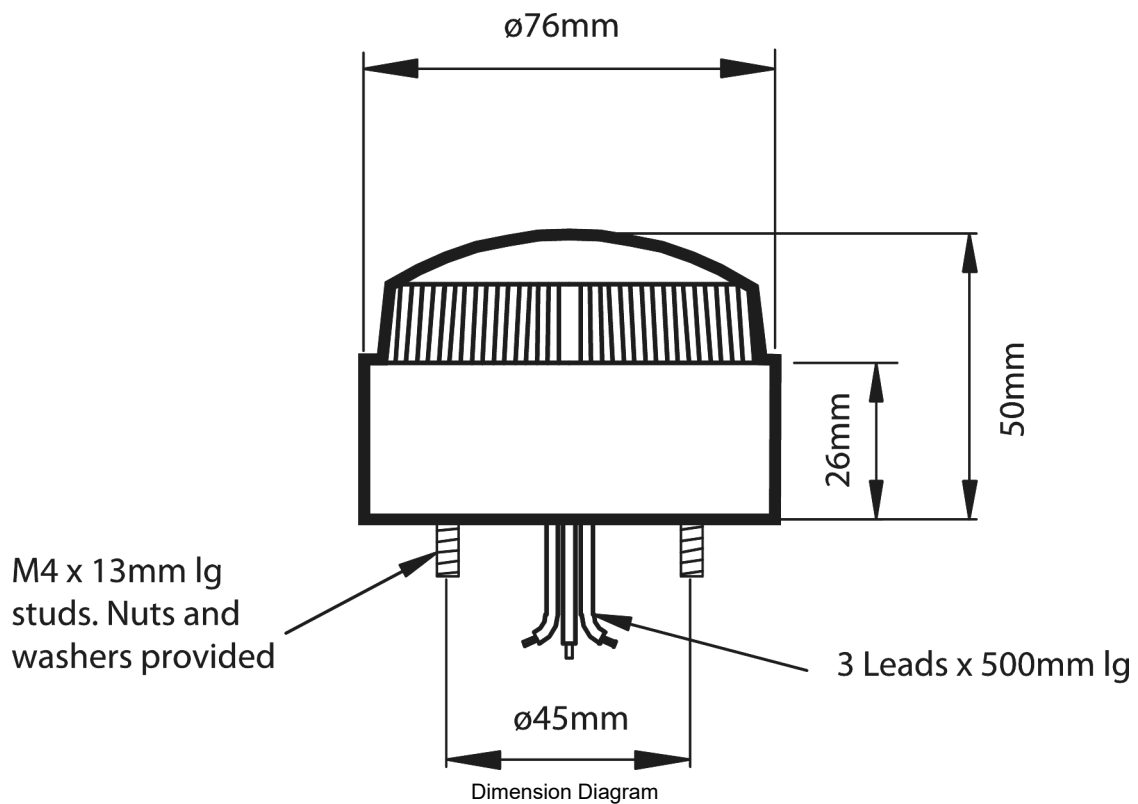

Catalogue No: **MOLED80-04A**
BEACON 12 LED ST OR FL 85-265V AC AMBER

Signalling Devices > Sight Indication > Beacons > Moflash Beacons > LED Beacons > MOLED80 Series - LED Beacons

REFERENCES	
IECEX Certificate	-
Supplier Declaration of Conformity:	-
Installation Guide:	MOLED80-04A_Installation Instructions
User Manual:	-
Manufacturer Datasheet:	MOLED80-04A_ManufacturerDatasheet
Manufacturer Catalogue & Product Selection:	-