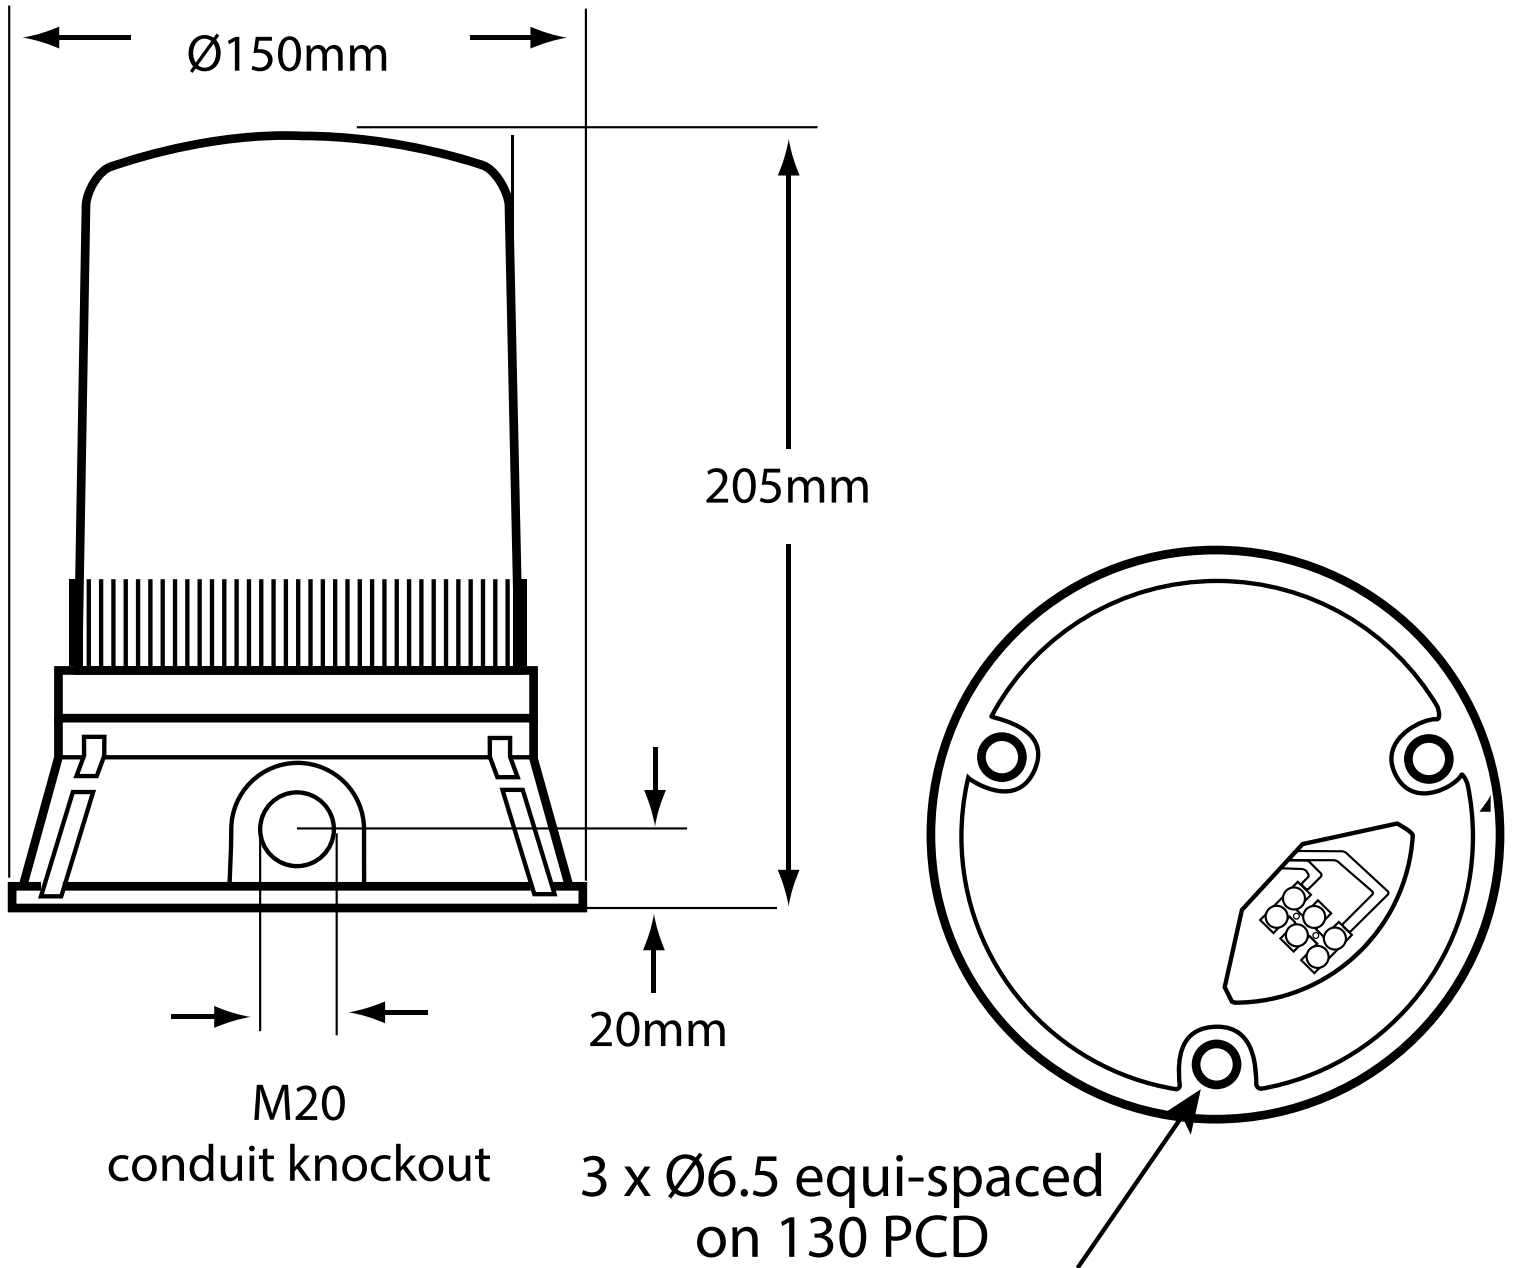

<b>ELECTRICAL</b>	Nominal voltage	115 - 230 V
	Type of current	AC
	Electricity consumption	0.12 A
<b>COMMUNICATION</b>	Compatible with Apple HomeKit	No
	Compatible with Google Assistant	No
	Compatible with Amazon Alexa	No
<b>CONSTRUCTION</b>	Type of indication	Optic
	Colour of lamp hood	Orange
	Mounting method	Other
	Colour housing	Black
	Degree of protection (IP)	IP65
<b>MECHANICAL</b>	Suitable for wall mounting	Yes
<b>PHOTOMETRIC</b>	Lamp type	LED
	Type of optical signal	Round flashing light
<b>DIMENSIONS</b>	Weight	1.0 kg
<b>ENVIRONMENT</b>	Ambient temperature during operating	-25 - 45 °C

## DIMENSIONAL DIAGRAM