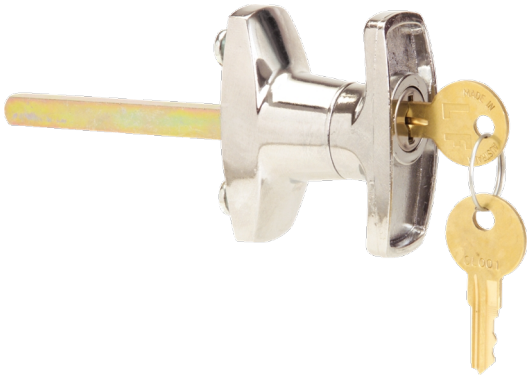

## LOCK MINI T-HANDLE 604 KEY SUIT MAS

Enclosures and Climate Control > Standard Enclosures > Wall Mount Enclosures > Wall Mount Enclosures - Mild Steel > MAS / MAD / MAP / ASR / ADR / SRE Accessories > Combination Locks and Handles

### Lock Mini T-Handle 604 Key Suit MAS

Representative Photo Only  
(actual product may vary based on configuration selections)