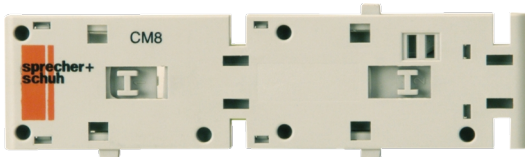

Mechanical interlock for CA8, CS8, top mount

Representative Photo Only  
(actual product may vary based on configuration selections)

**SPECIFICATIONS**

Product Series	CA8 Accessories and Spare Parts
Component Type Motor Control and Drives	Accessory
Contactors Accessory / Spare Part Type	Mechanical Interlock