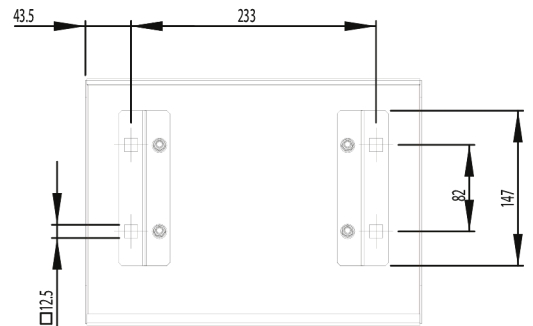

#### SPECIFICATIONS

Width, Enclosure	400 mm width
Depth, Enclosure	210 mm depth

**ELDON RAINHOOD M/STEEL RAL 7035 FOR MAS W400 x D210mm**

Enclosures and Climate Control > Standard Enclosures > Wall Mount Enclosures > Wall Mount Enclosures - Mild Steel > MAS / MAD / MAP / ASR / ADR / SRE Accessories > Rain Hoods

Front view

Side view

Rear view

Top view

Dimension Diagram