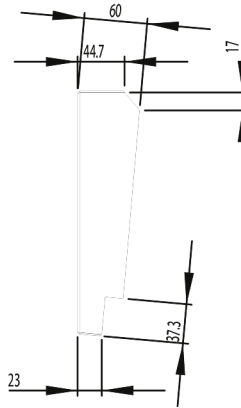

### Rainhood Suit MAS W400xD210mm

Representative Photo Only  
(actual product may vary based on configuration selections)

#### SPECIFICATIONS

Width, Enclosure	400 mm width
Depth, Enclosure	210 mm depth

**ELDON RAINHOOD M/STEEL RAL 7035 FOR MAS W400 x D210mm**

Enclosures and Climate Control > Standard Enclosures > Wall Mount Enclosures > Wall Mount Enclosures - Mild Steel > MAS / MAD / MAP / ASR / ADR / SRE Accessories > Rain Hoods

Front view

Side view

Rear view

Top view

Dimension Diagram