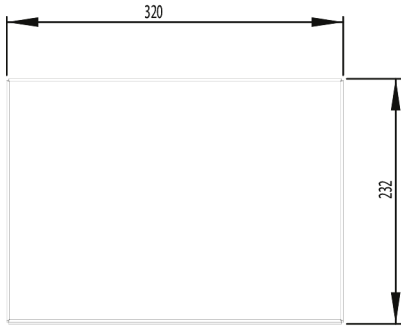

#### SPECIFICATIONS

Width, Enclosure	400 mm width
Depth, Enclosure	210 mm depth

Front view

Side view

Rear view

Top view

Dimension Diagram