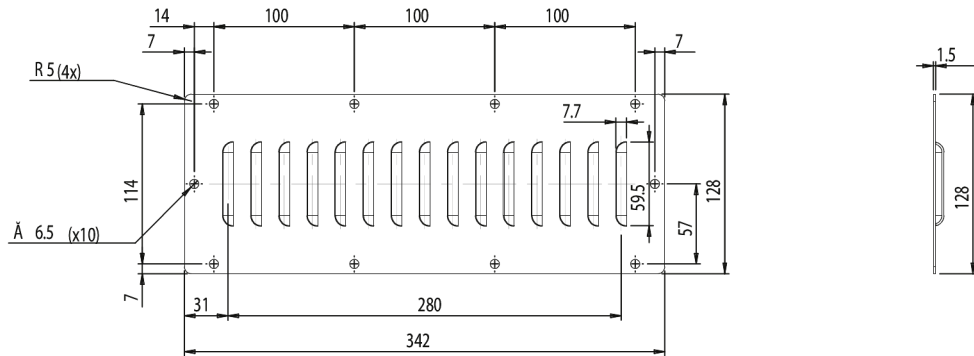

Gland Plate Ventilated Size 2 W310xH96mm Opening Steel 1.4mm

Representative Photo Only
(actual product may vary based on configuration selections)

SPECIFICATIONS

Gland Plate Size	2 size
Height, Gland Plate	96 mm height
Width, Gland Plate	310 mm width

ELDON GLAND PLATE VENTED S2 W310xH96mm OPENING STEEL 1.4mm

Enclosures and Climate Control > Standard Enclosures > Wall Mount Enclosures > Wall Mount Enclosures - Mild Steel > MAS / MAD / MAP / ASR / ADR / SRE Accessories > Gland Plates

Front view

Side view

□

Dimension Diagram