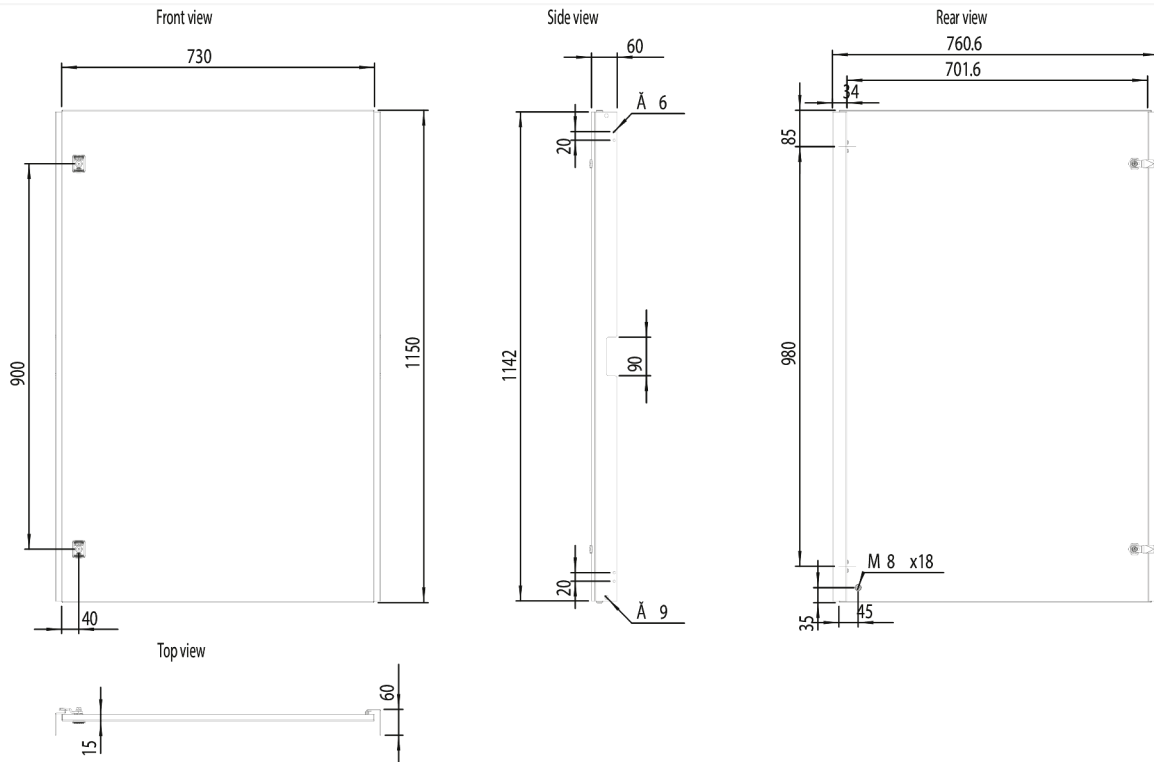

#### SPECIFICATIONS

Product Series	MAS Wall Mount (Single Door)
Material, Body / Housing	Powder Coated Mild Steel material
Height, Door	1200 mm height
Width, Door	800 mm width

Dimension Diagram