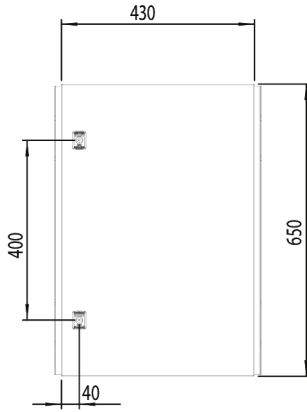

### SPECIFICATIONS

Product Series	MAS Wall Mount (Single Door)
Material, Body / Housing	Powder Coated Mild Steel material
Height, Door	700 mm height
Width, Door	500 mm width

**NVENT INNER DOOR M/STEEL RAL 7035 H700 x W500mm MAS/ASR/SRE**

Enclosures and Climate Control > Standard Enclosures > Wall Mount Enclosures > Wall Mount Enclosures - Mild Steel > MAS / MAD / MAP / ASR / ADR / SRE Accessories > Inner Doors

Front view

Side view

Rear view

Top view

Dimension Diagram