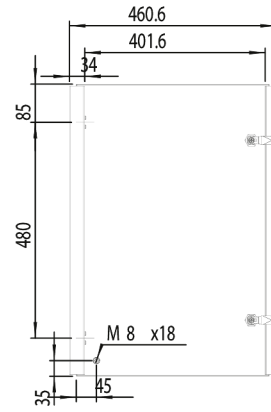

### SPECIFICATIONS

Product Series	MAS Wall Mount (Single Door)
Material, Body / Housing	Powder Coated Mild Steel material
Height, Door	700 mm height
Width, Door	500 mm width

**NVENT INNER DOOR M/STEEL RAL 7035 H700 x W500mm MAS/ASR/SRE**

Enclosures and Climate Control > Standard Enclosures > Wall Mount Enclosures > Wall Mount Enclosures - Mild Steel > MAS / MAD / MAP / ASR / ADR / SRE Accessories > Inner Doors

Front view

Side view

Rear view

Top view

Dimension Diagram