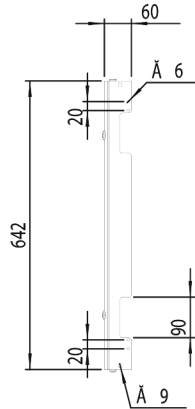

### SPECIFICATIONS

Product Series	MAS Wall Mount (Single Door)
Material, Body / Housing	Powder Coated Mild Steel material
Height, Door	700 mm height
Width, Door	500 mm width

**NVENT INNER DOOR M/STEEL RAL 7035 H700 x W500mm MAS/ASR/SRE**

Enclosures and Climate Control > Standard Enclosures > Wall Mount Enclosures > Wall Mount Enclosures - Mild Steel > MAS / MAD / MAP / ASR / ADR / SRE Accessories > Inner Doors

Front view

Side view

Rear view

Top view

Dimension Diagram