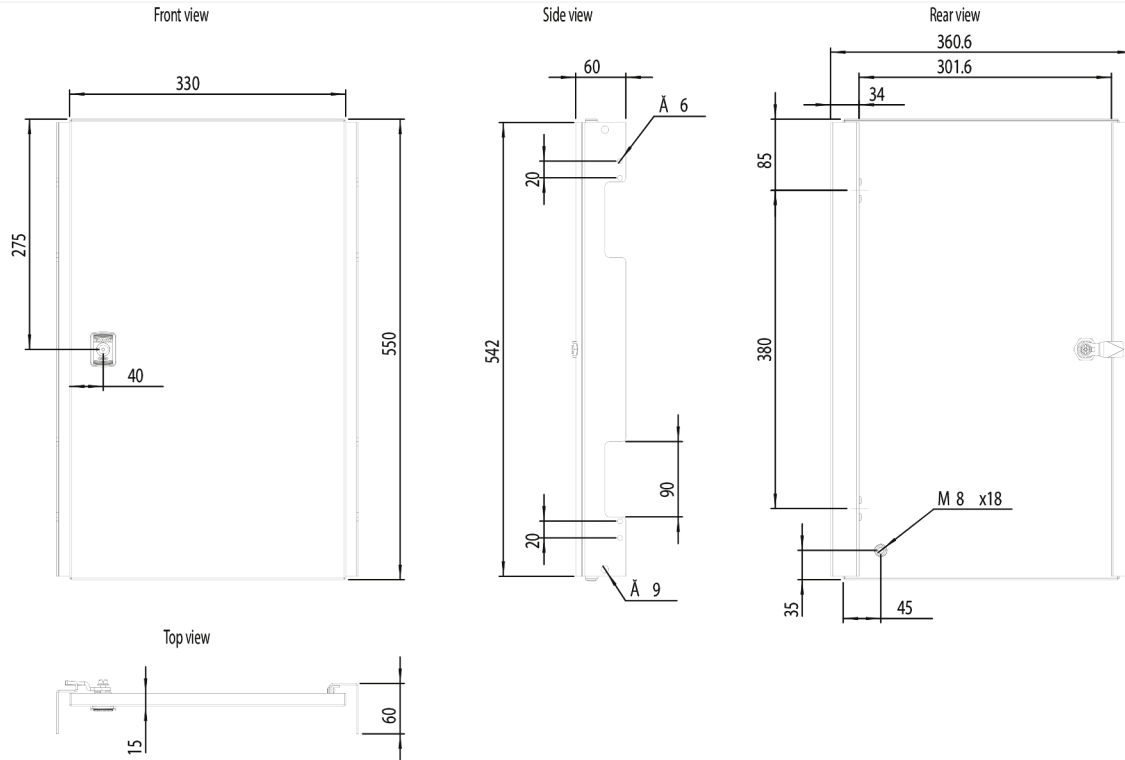

Catalogue No: **ADI06040R5**

ELDON INNER DOOR M/STEEL RAL 7035 H600 x W400mm MAS/ASR/SRE

Enclosures and Climate Control > Standard Enclosures > Wall Mount Enclosures > Wall Mount Enclosures - Mild Steel > MAS / MAD / MAP / ASR / ADR / SRE Accessories > Inner Doors

Inner Door Mild Steel RAL 7035 H600 x W400mm suits MAS/ASR/SRE

Representative Photo Only
(actual product may vary based on configuration selections)

SPECIFICATIONS

Height, Door	600 mm height
Width, Door	400 mm width

ELDON INNER DOOR M/STEEL RAL 7035 H600 x W400mm MAS/ASR/SRE

Enclosures and Climate Control > Standard Enclosures > Wall Mount Enclosures > Wall Mount Enclosures - Mild Steel > MAS / MAD / MAP / ASR / ADR / SRE Accessories > Inner Doors

Dimension Diagram