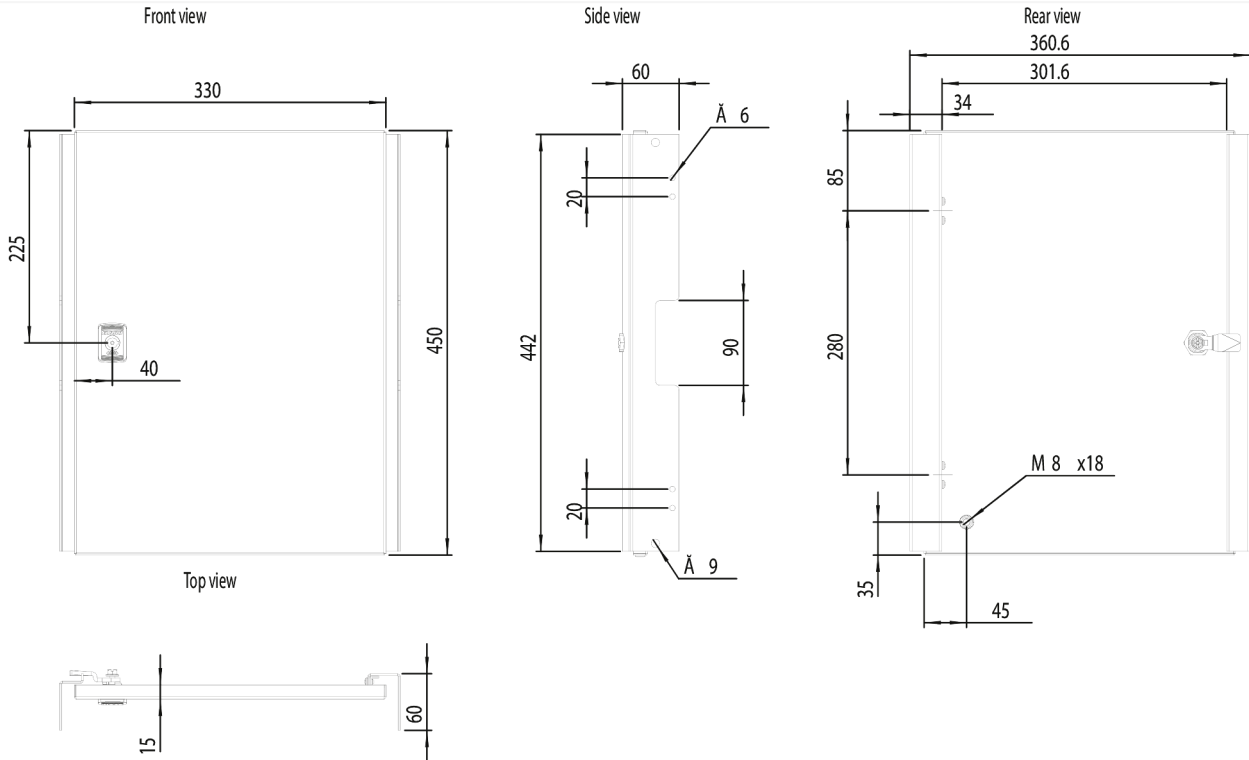

Inner Door Mild Steel RAL 7035 H500 x W400mm suits MAS/ASR/SRE

Representative Photo Only  
(actual product may vary based on configuration selections)

### SPECIFICATIONS

Height, Door	500 mm height
Width, Door	400 mm width

Dimension Diagram