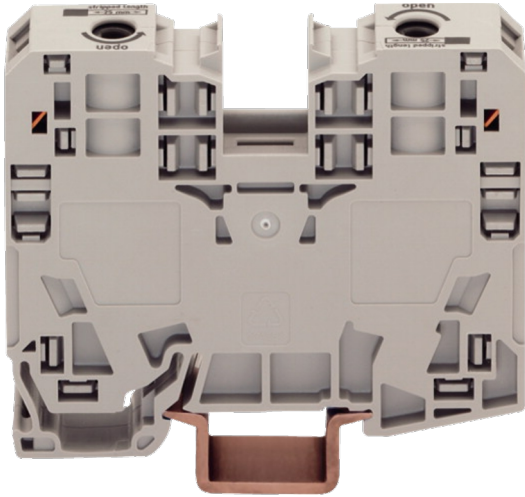

## SCREWLESS TERMINAL 35mm 2 CONDUCTOR 125A GREY

Termination and Wiring Systems > Terminals and Pre-Wired Cables > Terminals - Screwless > WAGO Screwless Terminals > Series 285 - 35mm<sup>2</sup> Power Cage Clamp Terminals > Through Terminals

**NHP**

Representative Photo Only  
(actual product may vary based on configuration selections)

### Terminal 35mm Grey

- Self-contained cage clamp assembly allows for quick and easy wire termination while ensuring contact quality
- Cage clamp terminals developed to suit a wide range of wire cross sections from 0.08 – 35mm<sup>2</sup>
- Alternate or staggered jumpers made in the field by simply breaking and removing jumper contacts
- Wide variety of terminal sizes and configurations including multiple conductors and decks, earth, sensor, high-current, fused and disconnect terminals
- Modular PCB terminal strips with cage clamp connection in various sizes and pin-spacing to suit any PCB solution
- Multi-connection system and WINSTA plugs and sockets suitable for lighting, power, and control connections
- Full range of accessories to complement any wire-termination solution

#### SPECIFICATIONS

Product Series	285
Component Type Termination Wiring	Terminal
Number of Conductors	2 qty
Number of Potentials	1
Connection / Termination	Cage Clamp Terminal(s)
Colour, Body / Housing	Grey colour
Conductor Entry Position	Side
Conductor Entry Angle	Horizontal
Wire / Conductor Size, Rigid Cable, Min	6 mm <sup>2</sup> min
Wire / Conductor Size, Rigid Cable, Max	35 mm <sup>2</sup> max
Wire / Conductor Size, Flex Cable, Min	6 mm <sup>2</sup> min
Wire / Conductor Size, Flex Cable, Max	35 mm <sup>2</sup> max
Wire Strip Length, Max	25 mm
In, Rated Current	125 A
Un, Nominal Voltage	1000 V
Rated surge voltage	8 kV
Pollution Degree	3
Marking Position	Side
Fire Load	1.246 MJ
Mounting	DIN-35 Rail Mount
Details, Safety	Only on DIN 35 x 15 rail
Ex i Suitable	No
IECEX Certified	No
Height	86 mm
Width	16 mm
Depth	63 mm
Weight	0.079349 kg