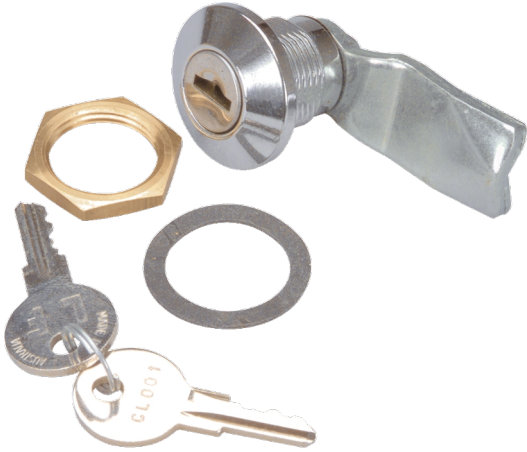

Catalogue No: **2536**

LOCK FLUSH CL003 KEY

Enclosures and Climate Control > Standard Enclosures > Wall Mount Enclosures > Wall Mount Enclosures - Mild Steel > MAS / MAD / MAP / ASR / ADR / SRE Accessories > Combination Locks and Handles

Lock Flush CL003 Key

Representative Photo Only
(actual product may vary based on configuration selections)

SPECIFICATIONS

REFERENCES

IECEX Certificate	-
Supplier Declaration of Conformity:	-
Installation Guide:	-
User Manual:	-
Manufacturer Datasheet:	-
Manufacturer Catalogue & Product Selection:	-