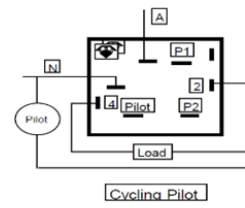

50.56078.007
E.G.O. ENERGY REGULATOR

HOTPLATE & GRILL CONTROLLER

PART NUMBER CROSS REFERENCE: 0534001566 0534777597 0534001596

SUITS: SIMPSON WESTINGHOUSE ST GEORGE