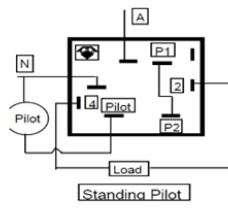

50.56078.007
E.G.O. ENERGY REGULATOR

HOTPLATE & GRILL CONTROLLER

PART NUMBER CROSS REFERENCE: 0534001566 0534777597 0534001596

SUITS: SIMPSON WESTINGHOUSE ST GEORGE