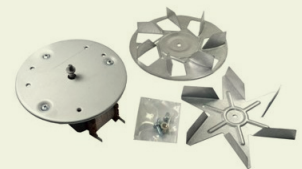

FAN ELEMENT 2000W

POSITION 7
 PRODUCT CODE 4627
 SUIT BRANDS Omega Smeg
 Blanco

FAN ELEMENT 2200W

POSITION 8
 PRODUCT CODE 9607
 SUIT BRANDS Simpson
 Westinghouse

FAN ELEMENT 1800W

POSITION 9
 PRODUCT CODE 9622
 SUIT BRANDS Simpson

FAN ELEMENT 2500W

POSITION 10
 PRODUCT CODE 9666
 SUIT BRANDS Blanco Miele
 Glem Emilia
 Linea

FAN ELEMENT 2500W

POSITION 11
 PRODUCT CODE 9666 Sraight
 terminals
 SUIT BRANDS Technika

OVEN FAN MOTOR - COMPLETE WITH FAN BLADES AND ACCESSORIES