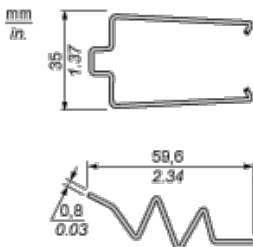

### Main

Range of product	Zelio Relay
Accessory / separate part category	Mounting accessory
Accessory / separate part type	Maintaining clamp
Sale per indivisible quantity	10

### Complementary

Accessory material	Metal
Accessory / separate part destination	Zelio Relay RUM
Product compatibility	Socket RUZ (2 C/O) Socket RUZ (3 C/O)
Product weight	0.001 kg

### Dimensions