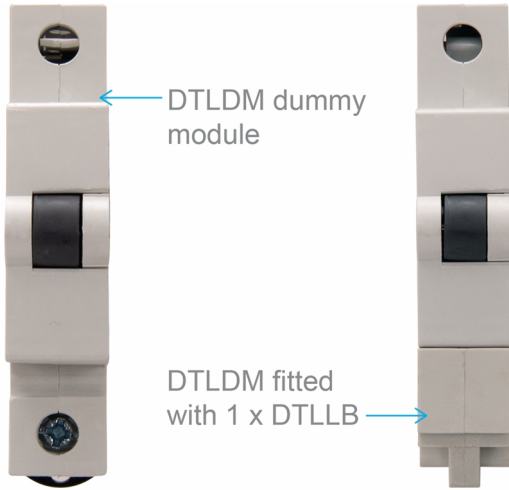

## DINT DUMMY MCB (FILLER FOR TOUCH PROTECTION)

Power Distribution and Protection > Circuit Breakers > Miniature Circuit Breakers and Earth Leakage Protection (RCDs and RCBOs) > DIN-T Accessories > DIN-T Terminal Covers and Pole Fillers > Terminal Covers & Pole Fillers

### DIN Dummy MCB (Filler for touch protection)

Representative Photo Only  
(actual product may vary based on configuration selections)

#### SPECIFICATIONS

Product Series	DIN-T
Component Type Power Distribution & Protection	General Accessories